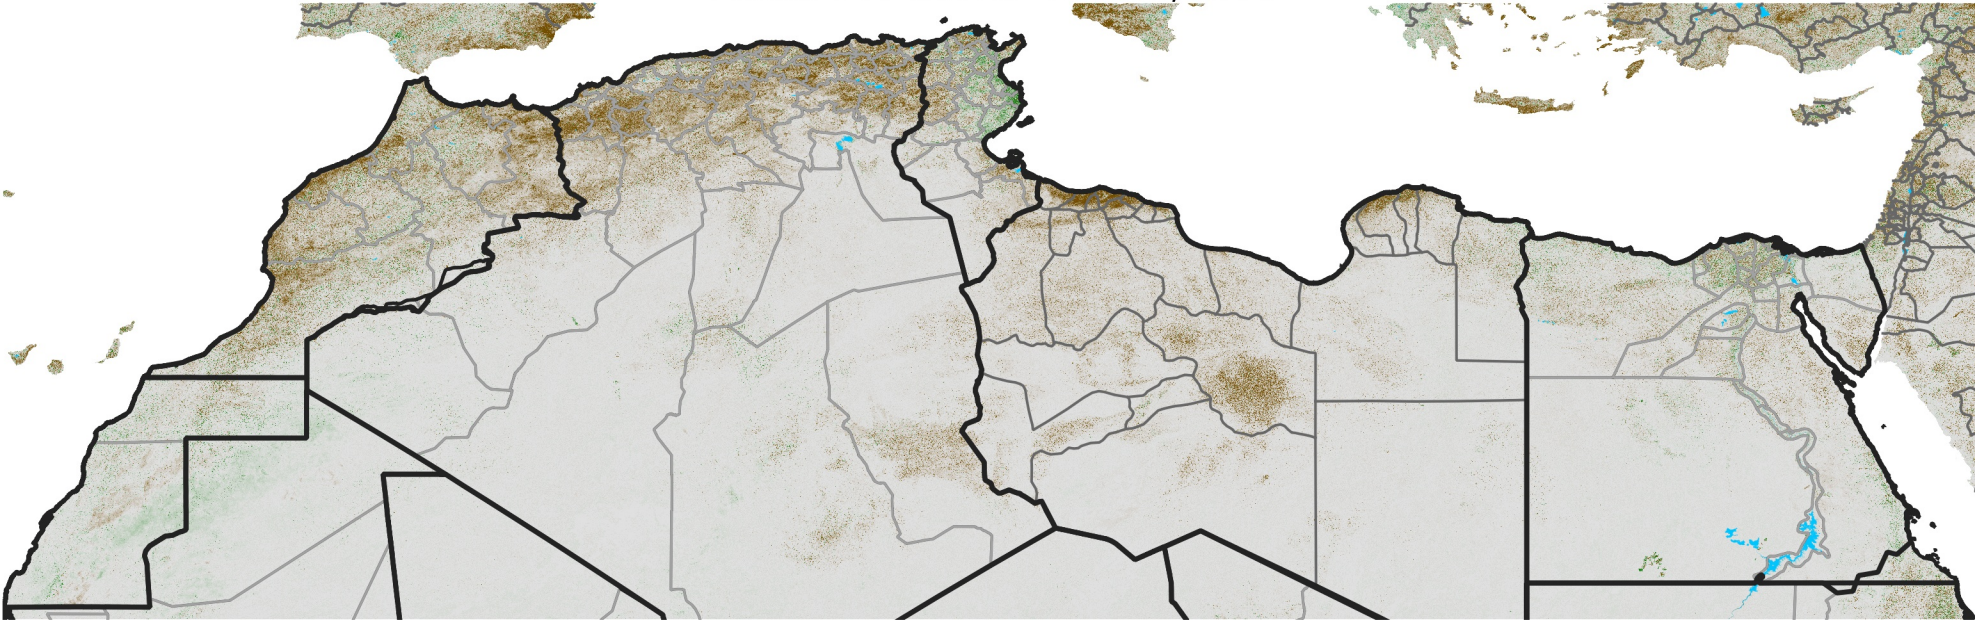

# North Africa NDVI Difference

2016 minus 2015

Period 61 / Oct 26 - Nov 05, 2016

## NDVI Difference

< -0.3   -0.2   -0.1   -0.05   0.05   0.1   0.2   >0.3

Negative

No Difference

Positive