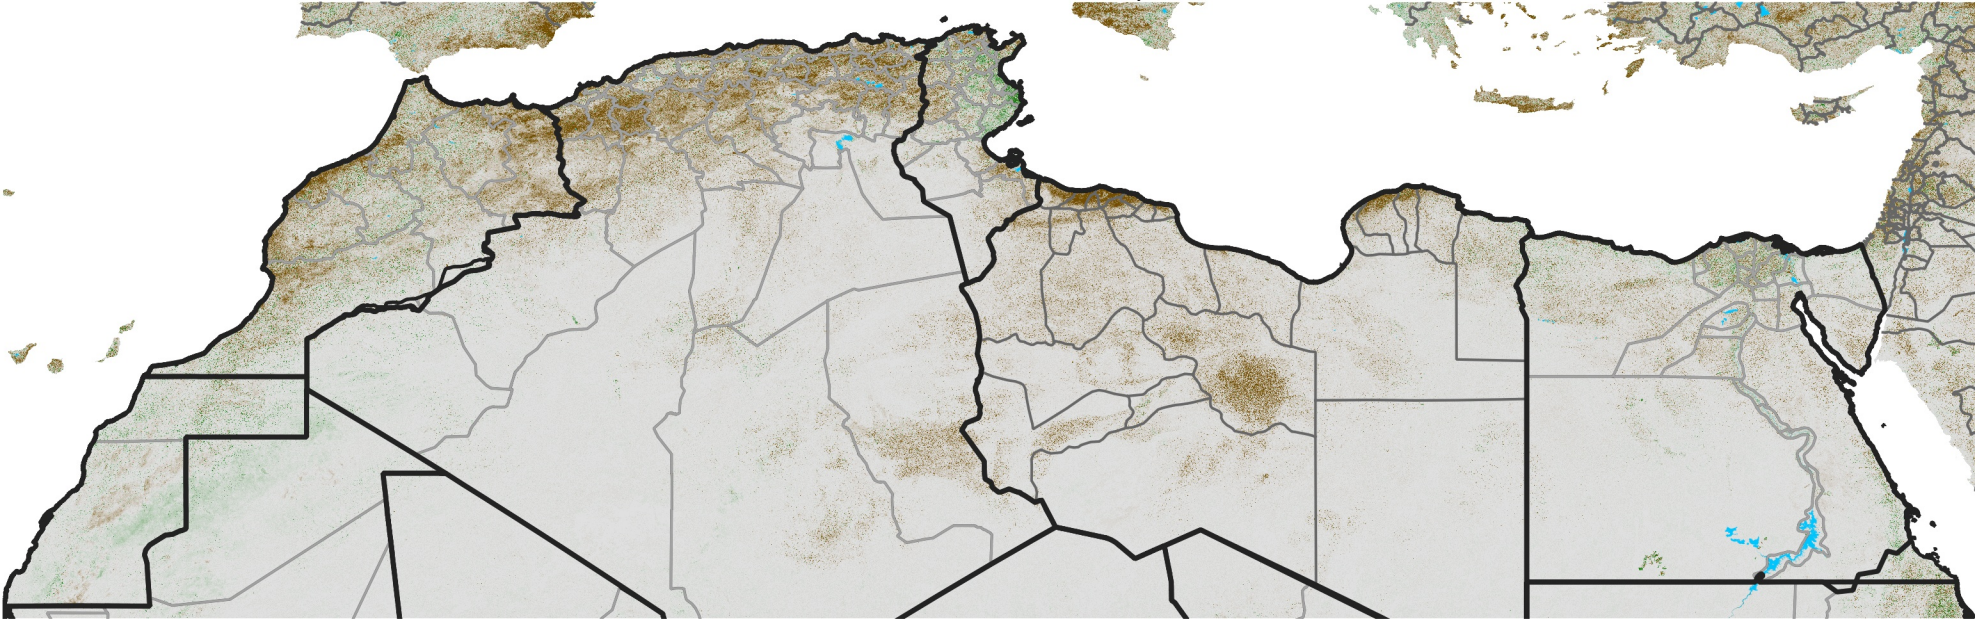

North Africa NDVI Difference

2016 minus 2015

Period 62 / Nov 01 - 10, 2016

NDVI Difference

< -0.3 -0.2 -0.1 -0.05 0.05 0.1 0.2 >0.3

Negative

No Difference

Positive