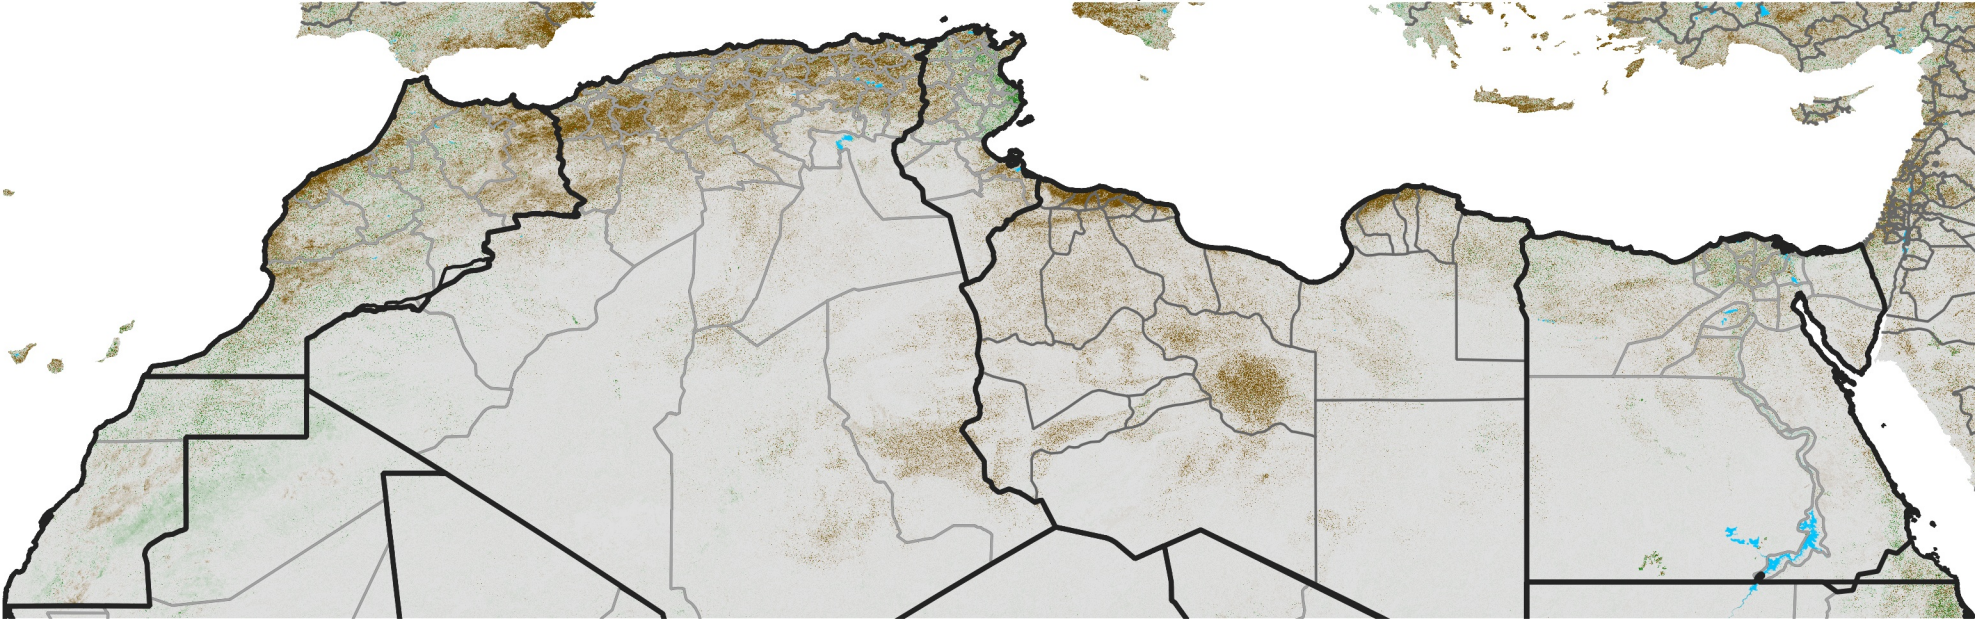

North Africa NDVI Difference

2016 minus 2015

Period 63 / Nov 06 - 15, 2016

NDVI Difference

< -0.3 -0.2 -0.1 -0.05 0.05 0.1 0.2 >0.3

Negative

No Difference

Positive