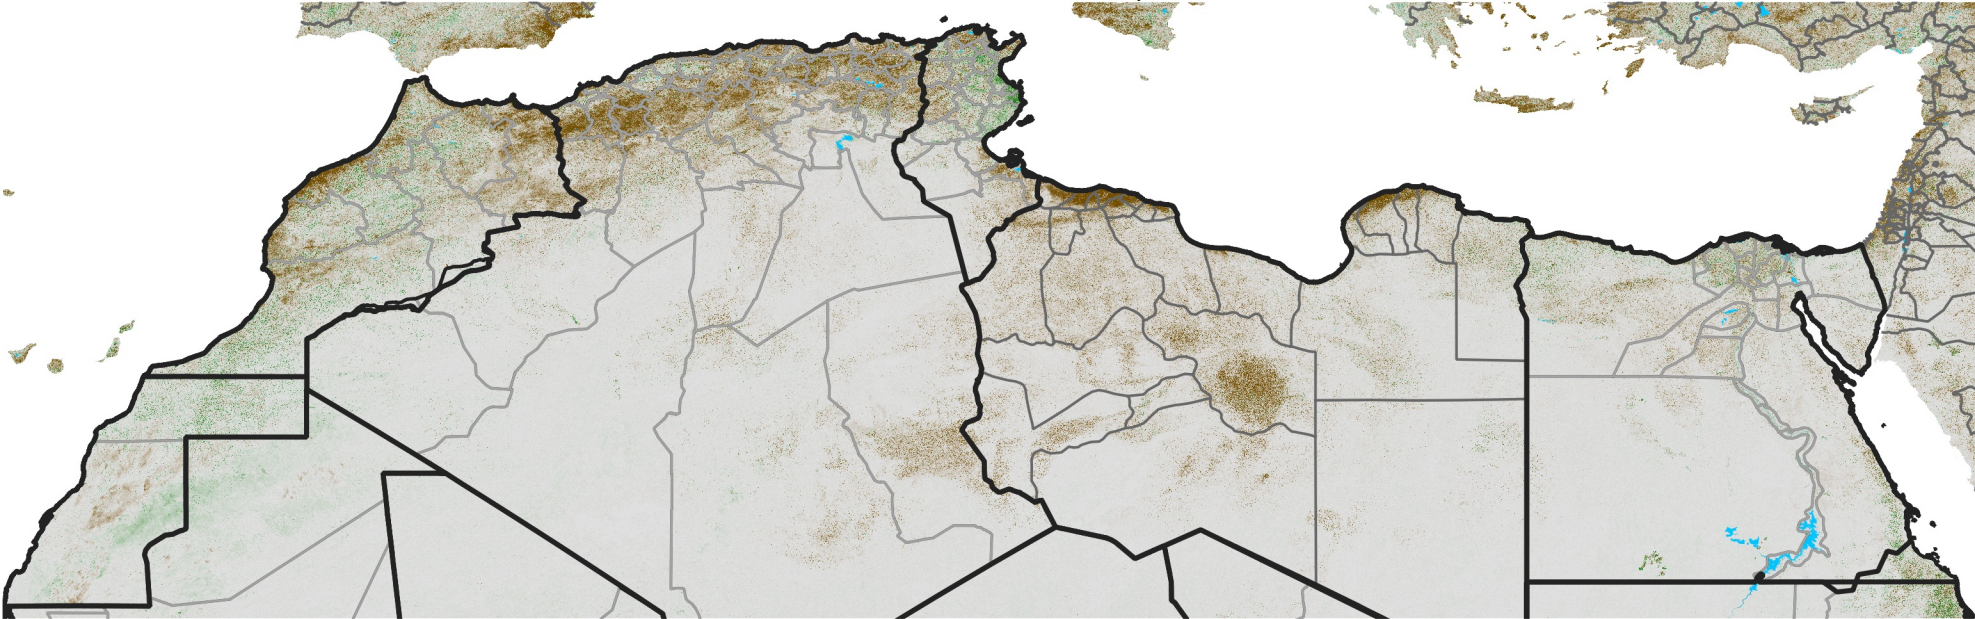

North Africa NDVI Difference

2016 minus 2015

Period 64 / Nov 11 - 20, 2016

NDVI Difference

< -0.3 -0.2 -0.1 -0.05 0.05 0.1 0.2 >0.3

Negative

No Difference

Positive