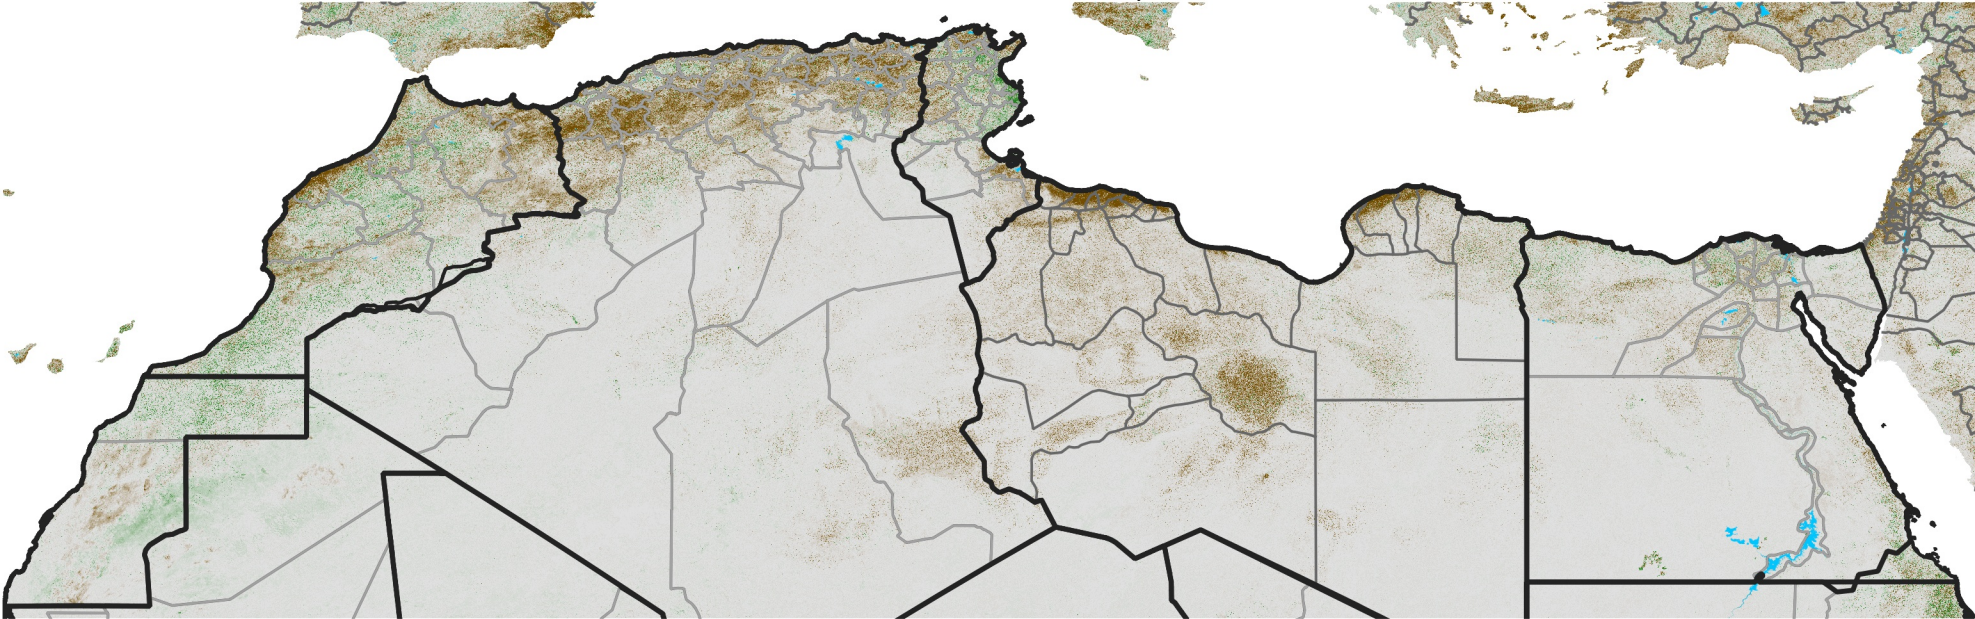

# North Africa NDVI Difference

2016 minus 2015

Period 65 / Nov 16 - 25, 2016

## NDVI Difference

< -0.3   -0.2   -0.1   -0.05   0.05   0.1   0.2   >0.3

Negative

No Difference

Positive