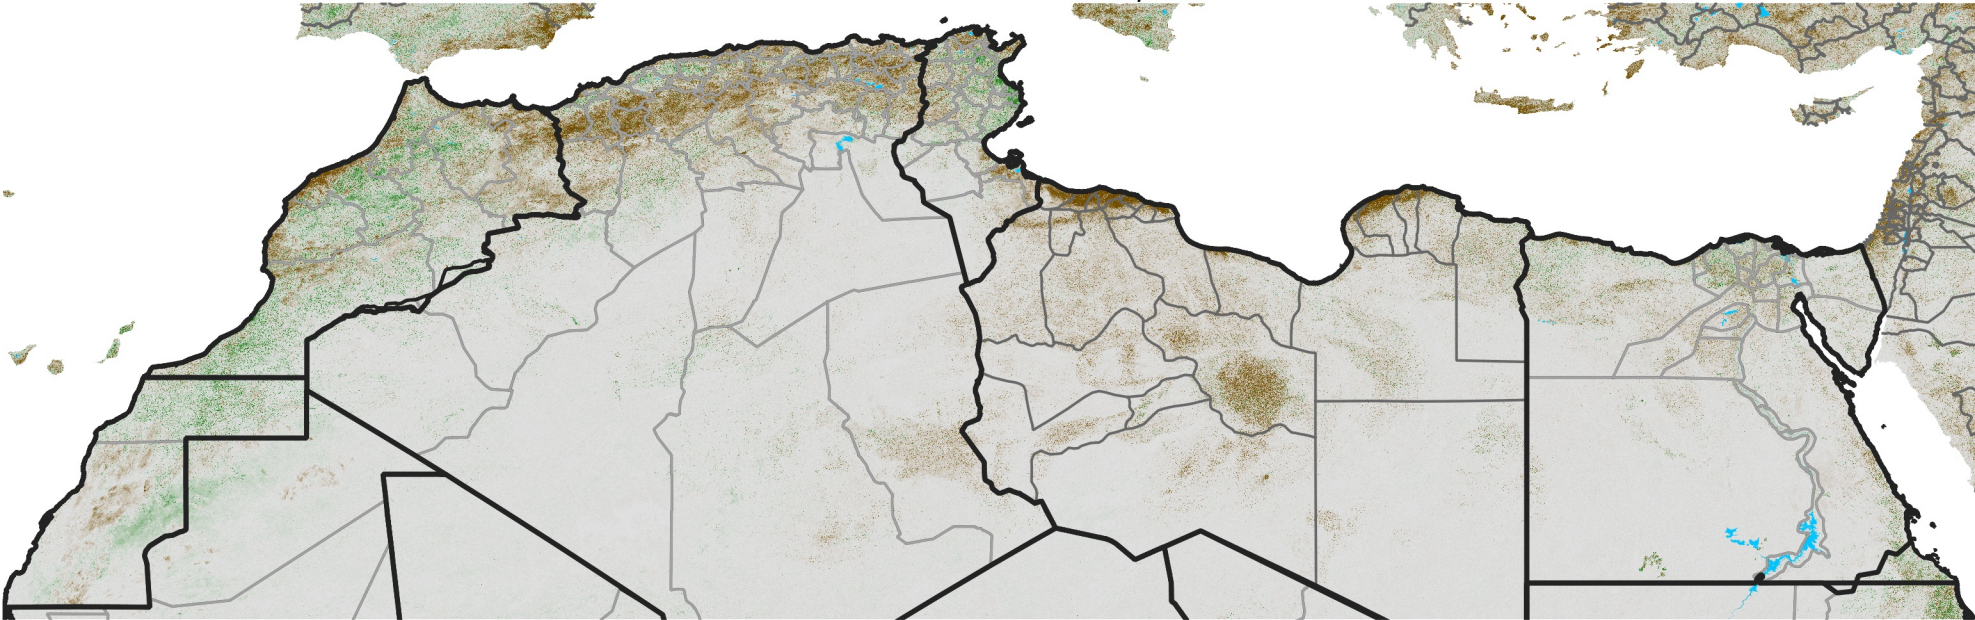

North Africa NDVI Difference

2016 minus 2015

Period 66 / Nov 21 - 30, 2016

NDVI Difference

< -0.3 -0.2 -0.1 -0.05 0.05 0.1 0.2 >0.3

Negative

No Difference

Positive