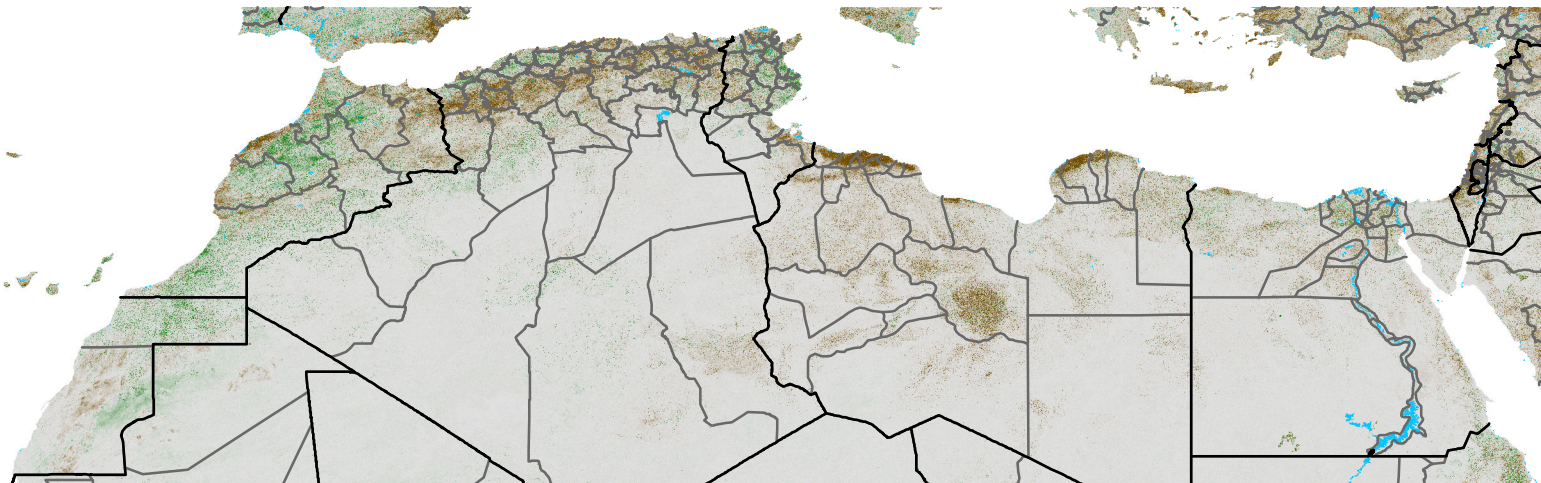

North Africa NDVI Difference

2016 minus 2015

Period 67 / Nov 26 - Dec 05, 2016

NDVI Difference

<math>< -0.3</math> -0.2 -0.1 -0.05 0.05 0.1 0.2 > 0.3

Negative

No Difference

Positive