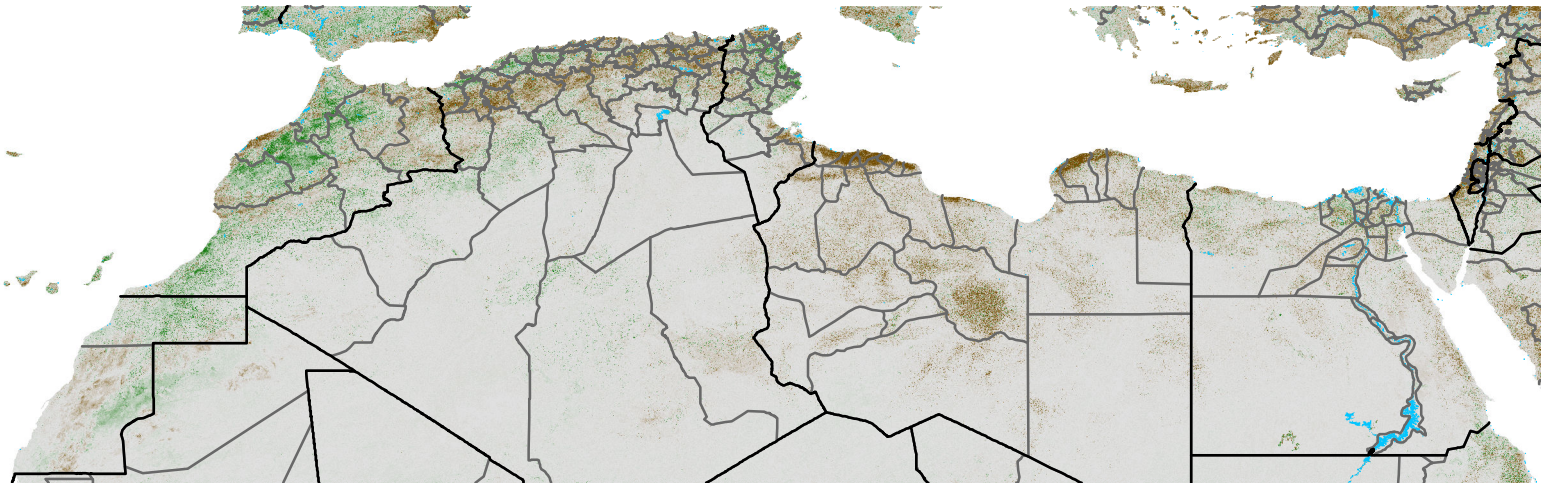

North Africa NDVI Difference

2016 minus 2015

Period 68 / Dec 01 - 10, 2016

NDVI Difference

<math>< -0.3</math> -0.2 -0.1 -0.05 0.05 0.1 0.2 > 0.3

Negative

No Difference

Positive