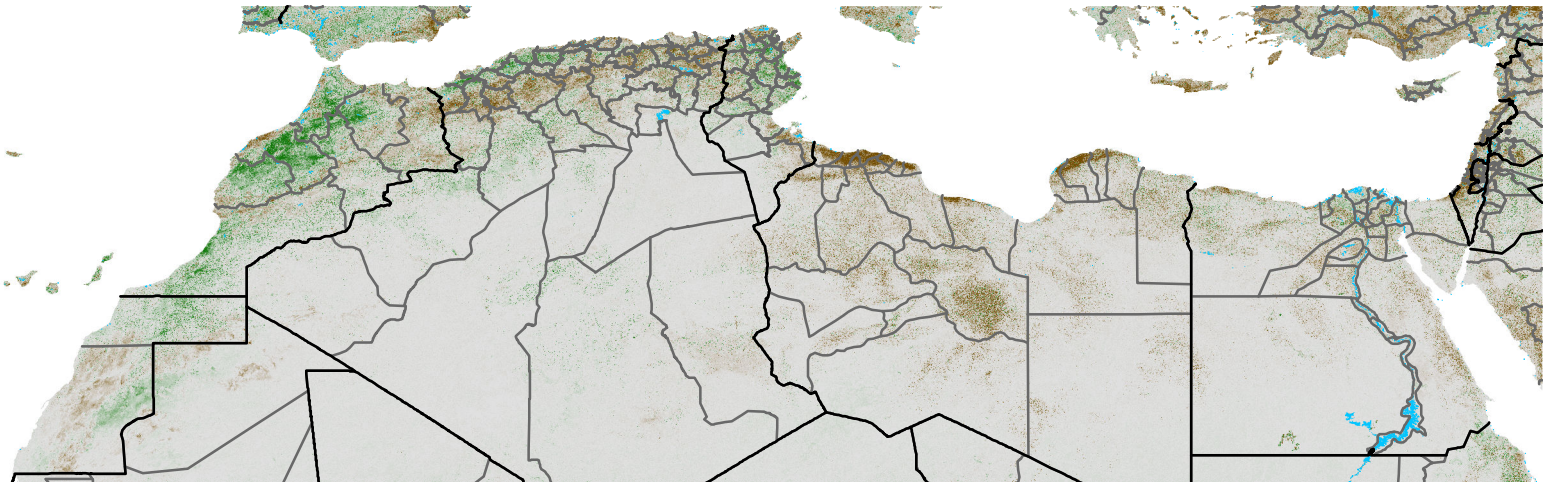

North Africa NDVI Difference

2016 minus 2015

Period 69 / Dec 06 - 15, 2016

NDVI Difference

Negative

No Difference

Positive