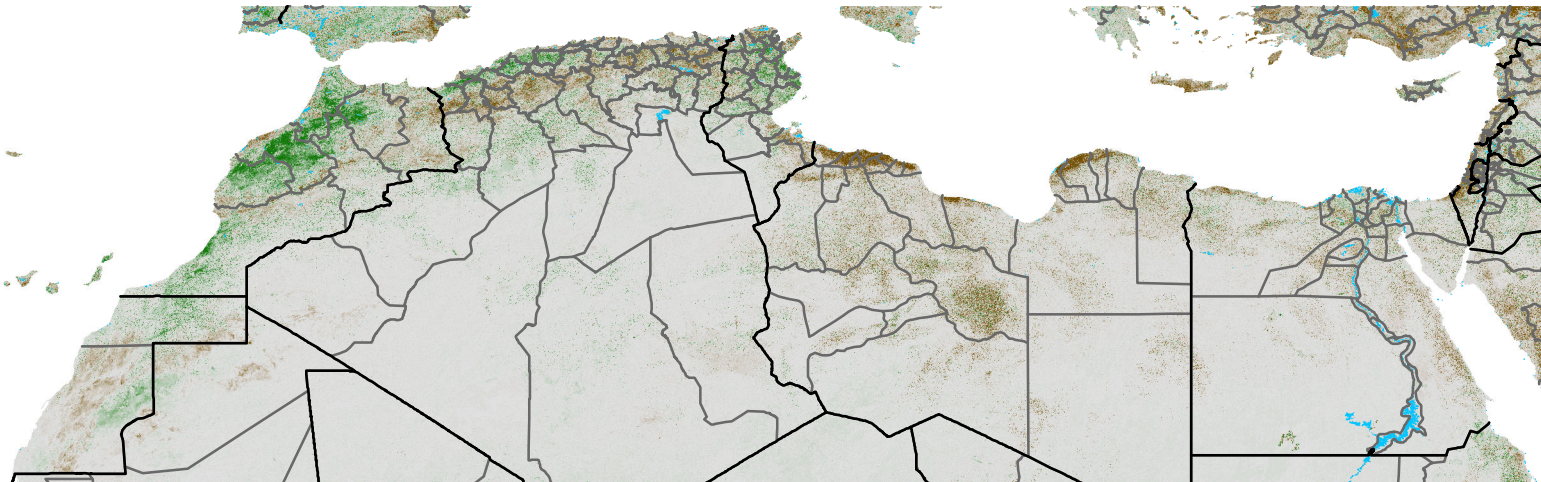

# North Africa NDVI Difference

2016 minus 2015

Period 70 / Dec 11 - 20, 2016

## NDVI Difference

< -0.3   -0.2   -0.1   -0.05   0.05   0.1   0.2   > 0.3

Negative

No Difference

Positive