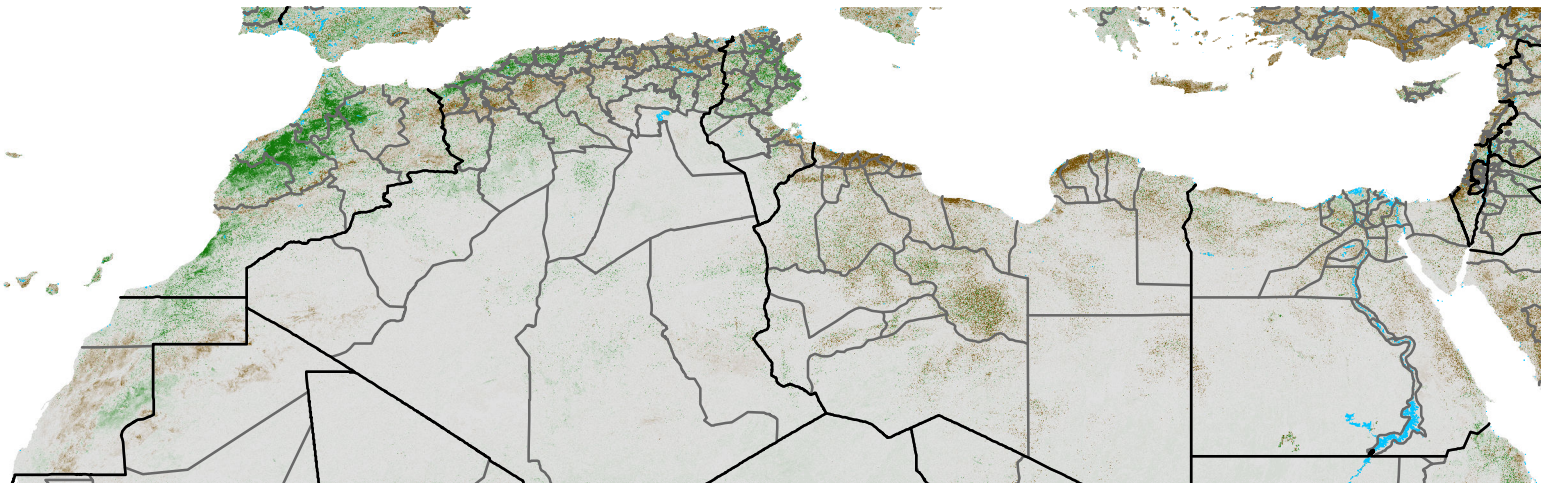

North Africa NDVI Difference

2016 minus 2015

Period 71 / Dec 16 - 25, 2016

NDVI Difference

< -0.3 -0.2 -0.1 -0.05 0.05 0.1 0.2 > 0.3

Negative

No Difference

Positive