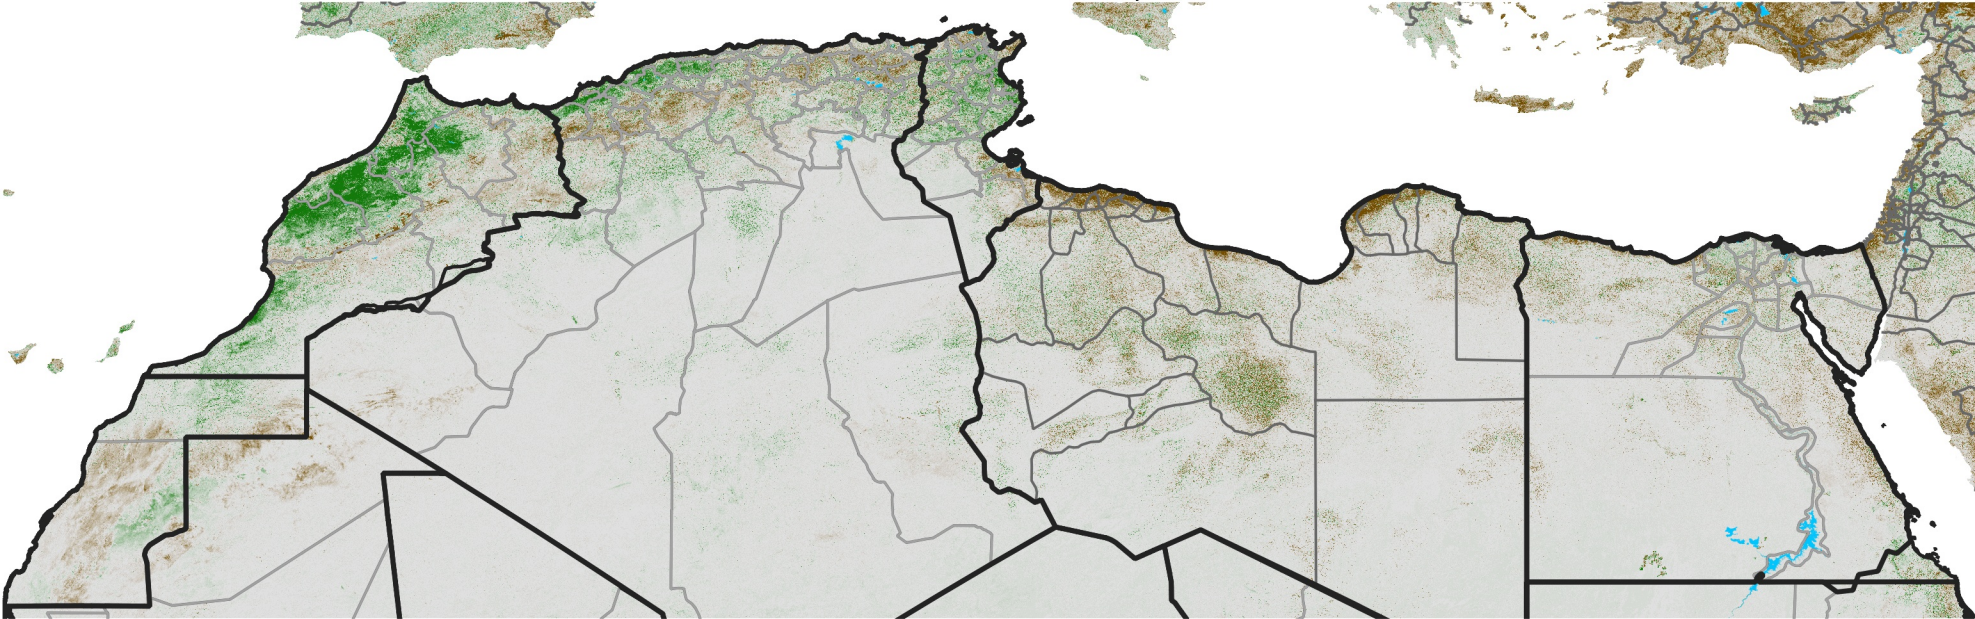

North Africa NDVI Difference

2016 minus 2015

Period 72 / Dec 21 - 31, 2016

NDVI Difference

< -0.3 -0.2 -0.1 -0.05 0.05 0.1 0.2 >0.3

Negative

No Difference

Positive