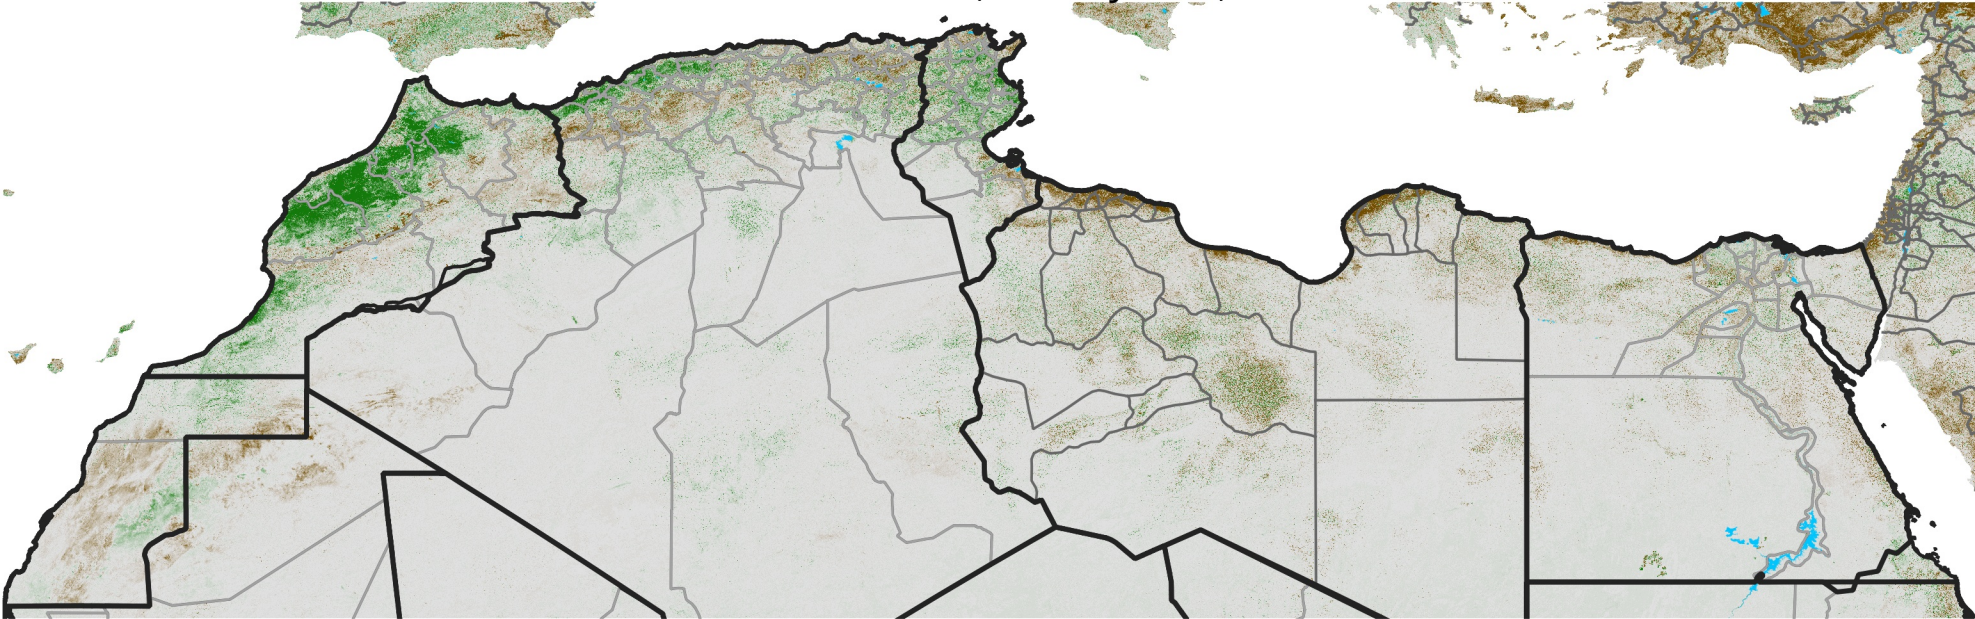

North Africa NDVI Difference

2017 minus 2016

Period 01 / Dec 26, 2016 - Jan 05, 2017

NDVI Difference

< -0.3 -0.2 -0.1 -0.05 0.05 0.1 0.2 >0.3

Negative

No Difference

Positive