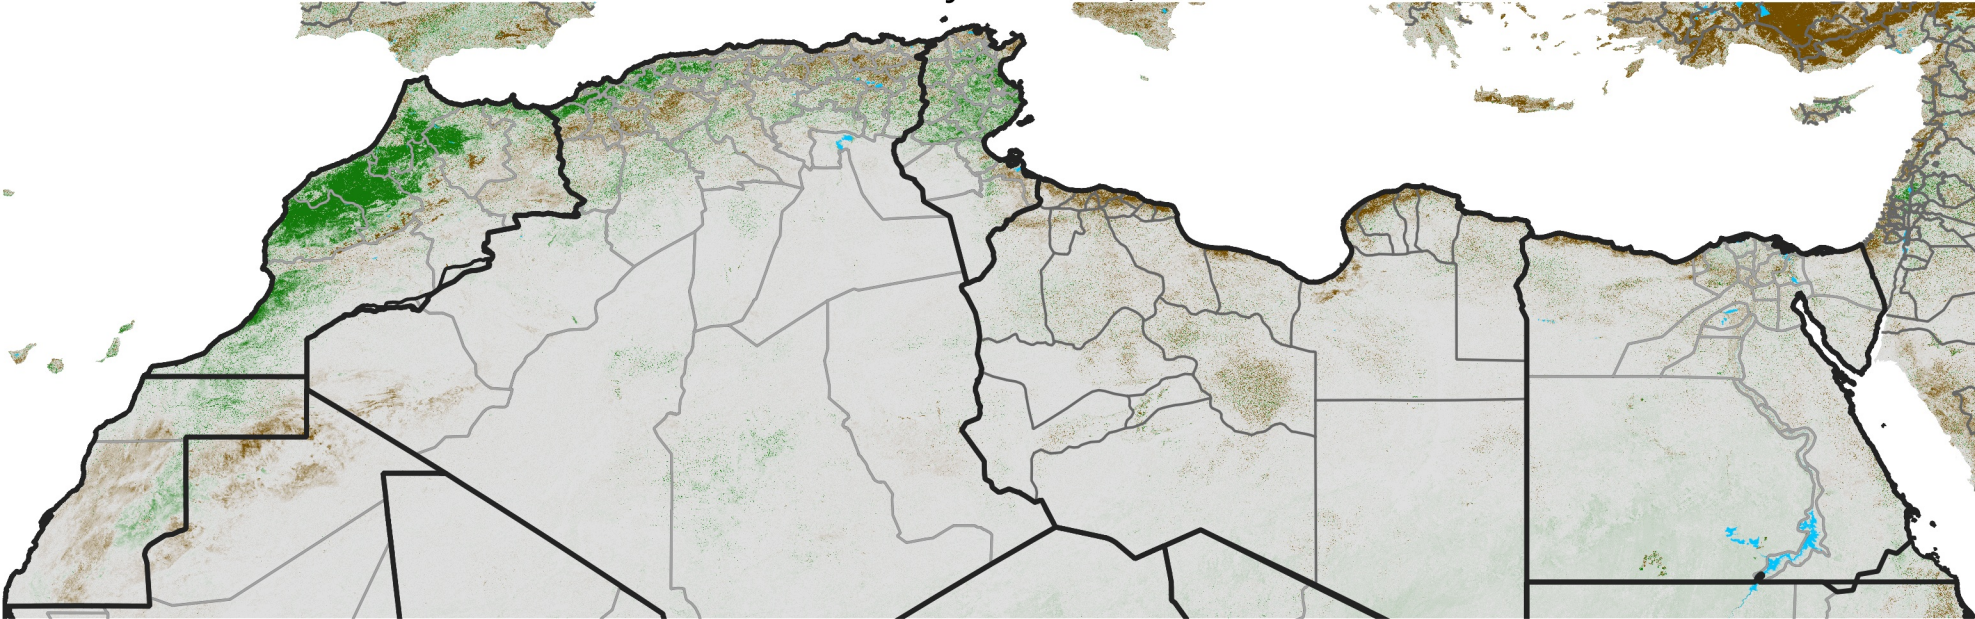

North Africa NDVI Difference

2017 minus 2016

Period 04 / Jan 11 - 20, 2017

NDVI Difference

< -0.3 -0.2 -0.1 -0.05 0.05 0.1 0.2 >0.3

Negative

No Difference

Positive