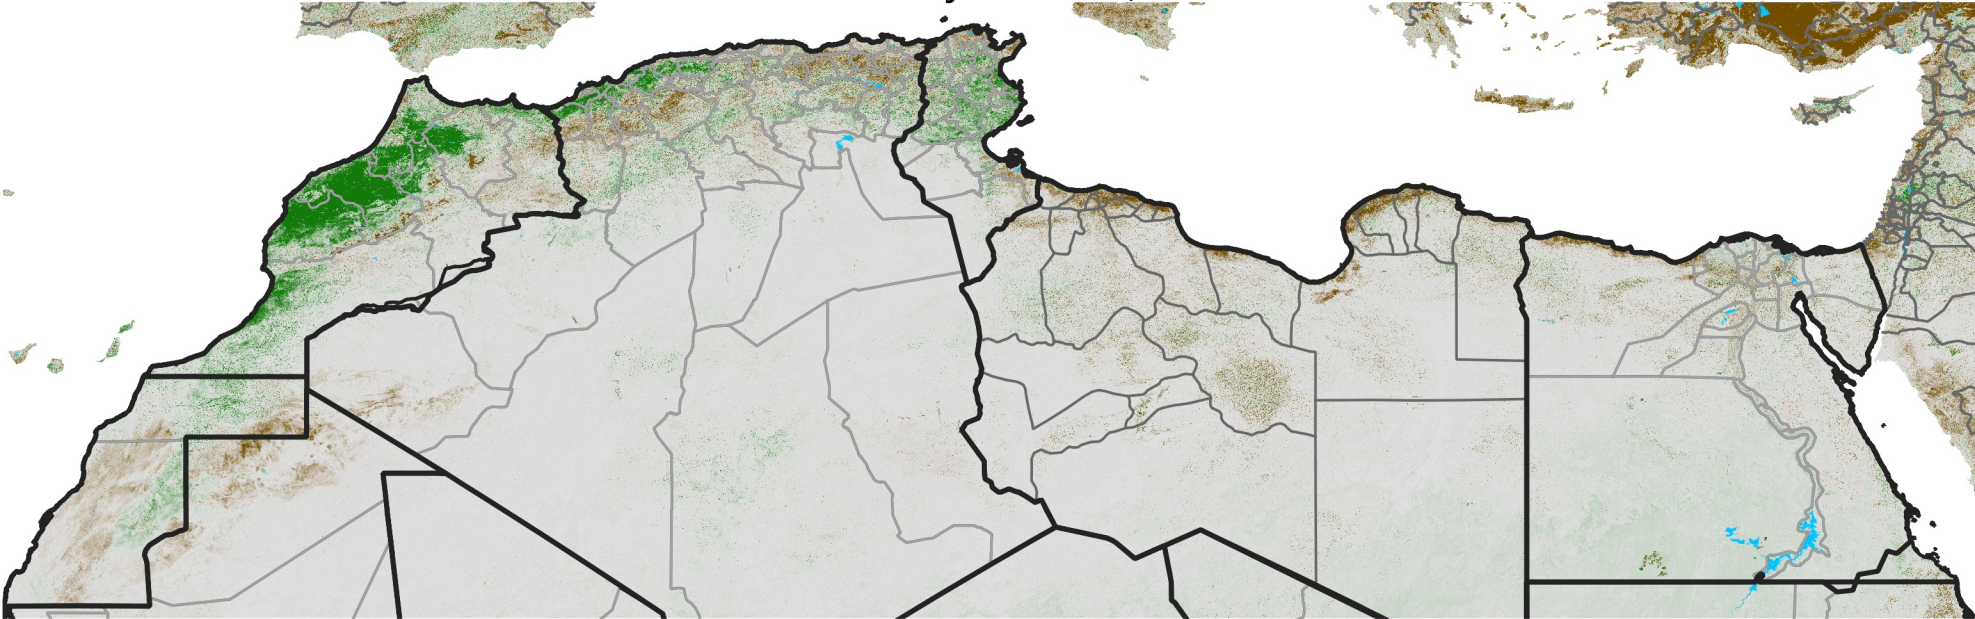

North Africa NDVI Difference

2017 minus 2016

Period 05 / Jan 16 - 25, 2017

NDVI Difference

< -0.3 -0.2 -0.1 -0.05 0.05 0.1 0.2 >0.3

Negative

No Difference

Positive