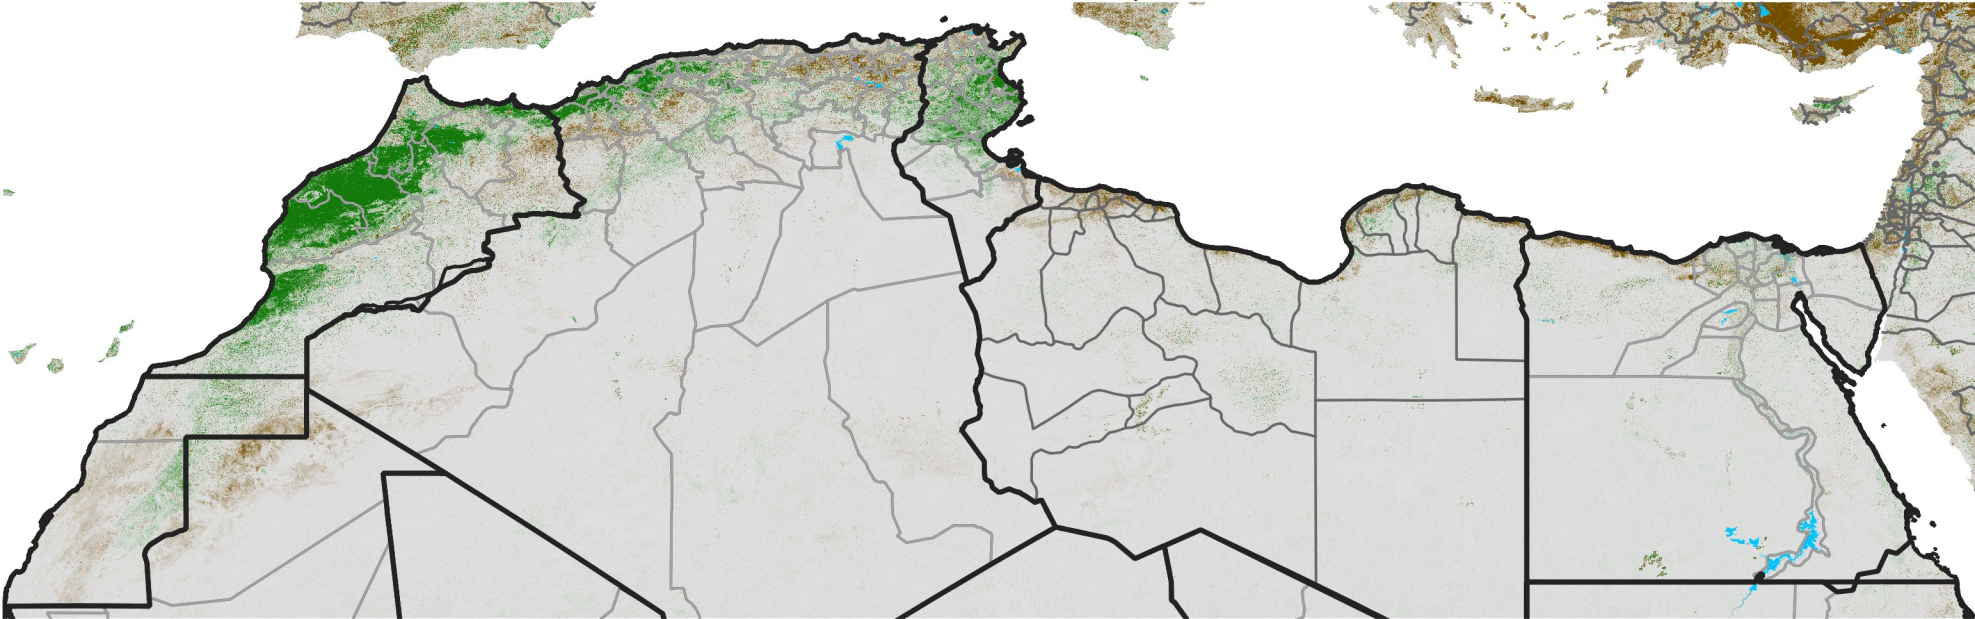

# North Africa NDVI Difference

2017 minus 2016

Period 11 / Feb 16 - 25, 2017

## NDVI Difference

< -0.3   -0.2   -0.1   -0.05   0.05   0.1   0.2   >0.3

Negative

No Difference

Positive