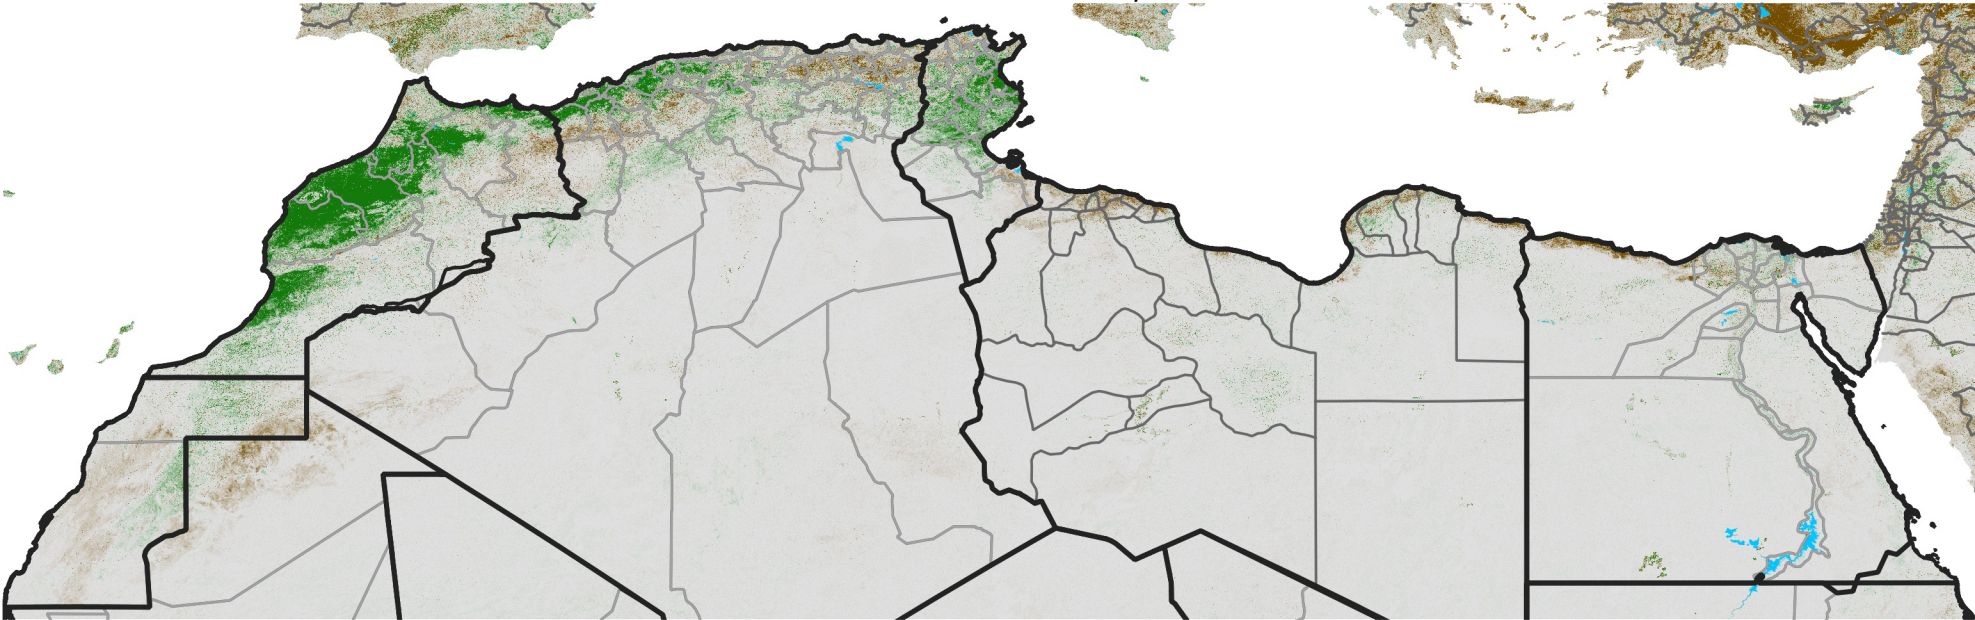

North Africa NDVI Difference

2017 minus 2016

Period 12 / Feb 21 - 28, 2017

NDVI Difference

< -0.3 -0.2 -0.1 -0.05 0.05 0.1 0.2 >0.3

Negative

No Difference

Positive