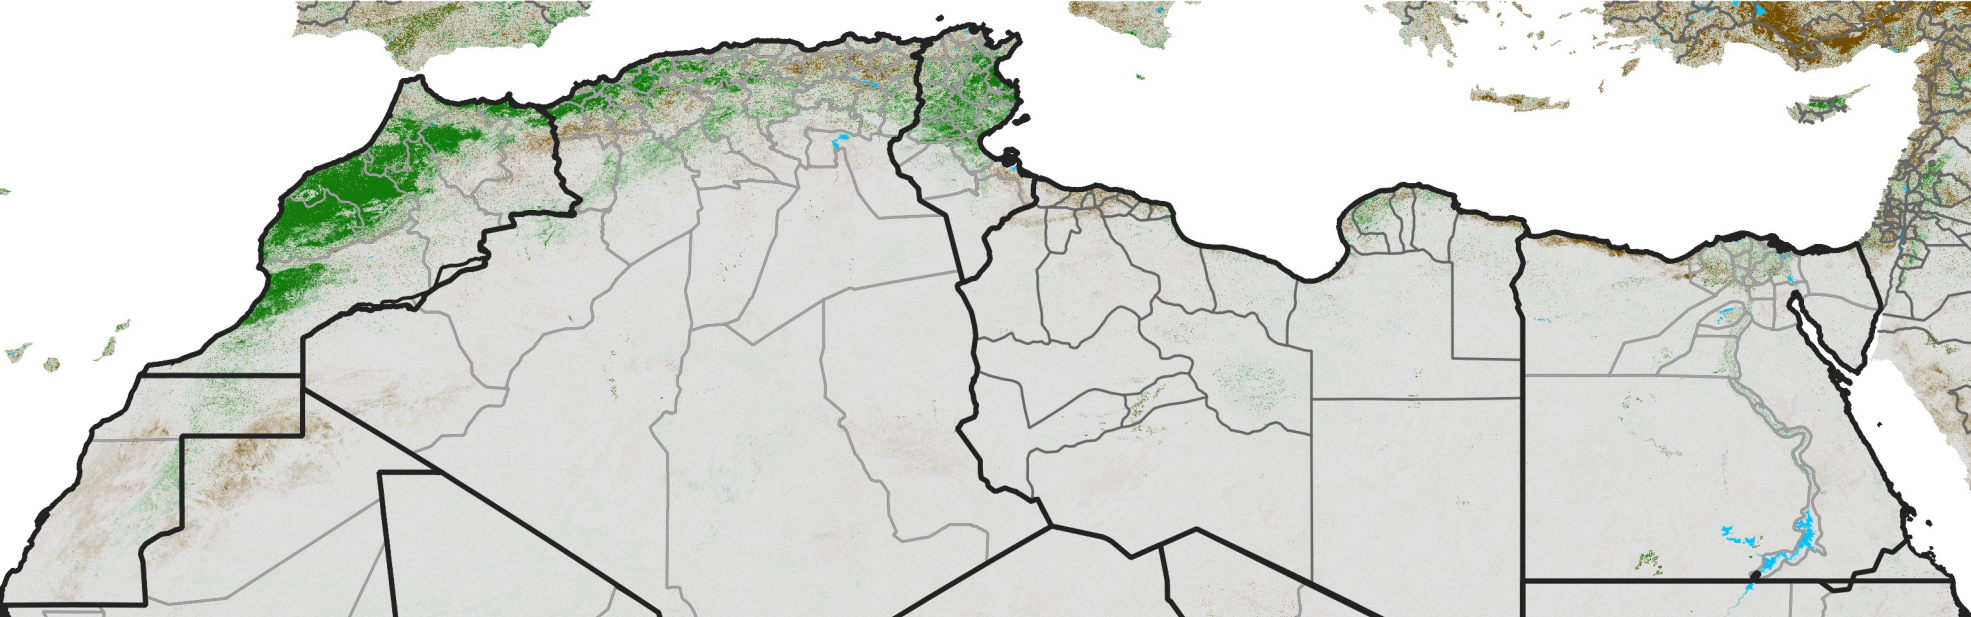

North Africa NDVI Difference

2017 minus 2016

Period 14 / Mar 01 - 10, 2017

NDVI Difference

< -0.3 -0.2 -0.1 -0.05 0.05 0.1 0.2 >0.3

Negative

No Difference

Positive