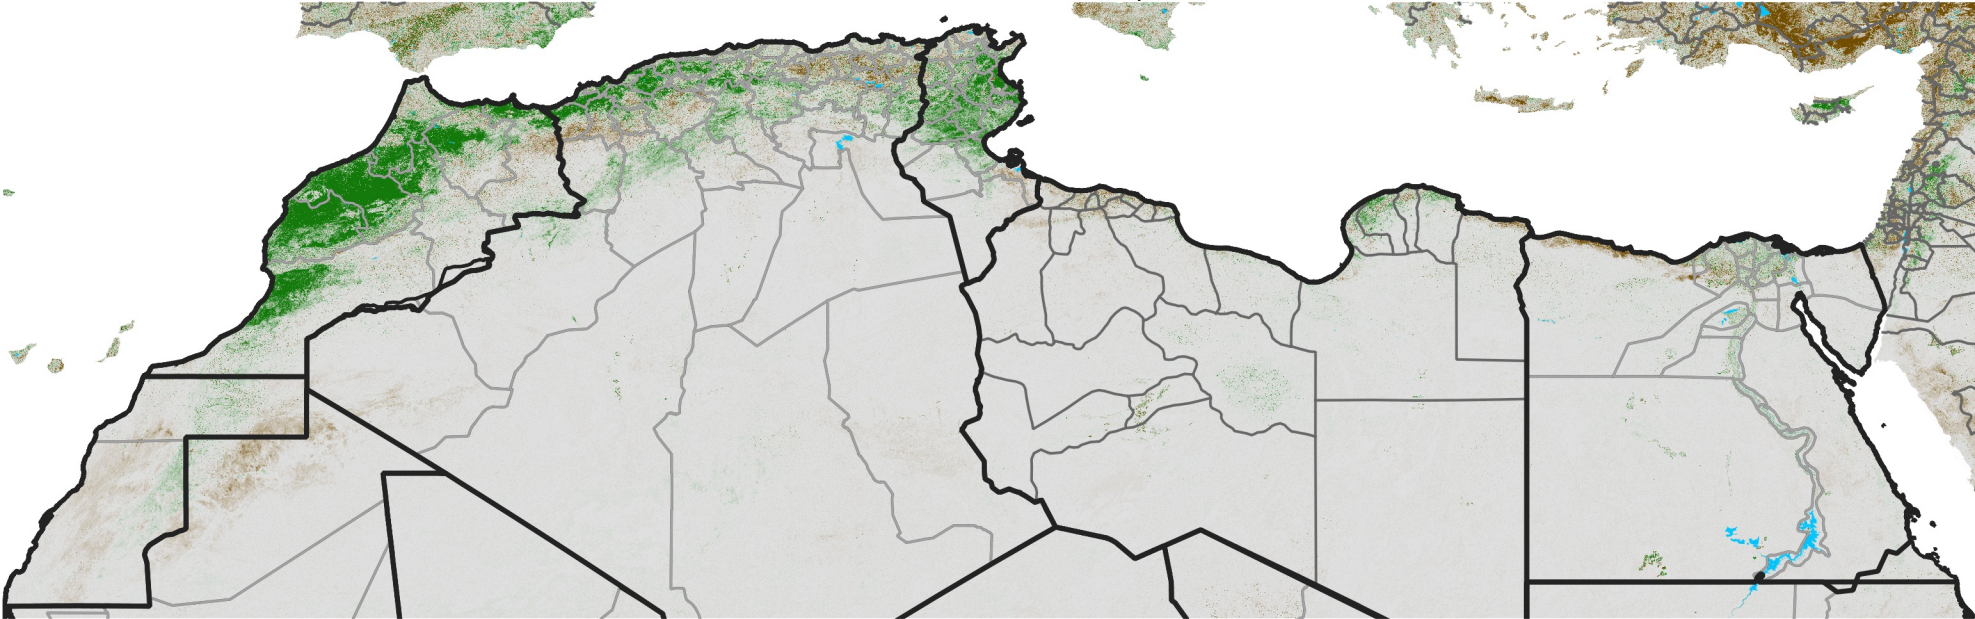

North Africa NDVI Difference

2017 minus 2016

Period 15 / Mar 06 - 15, 2017

NDVI Difference

< -0.3 -0.2 -0.1 -0.05 0.05 0.1 0.2 >0.3

Negative

No Difference

Positive