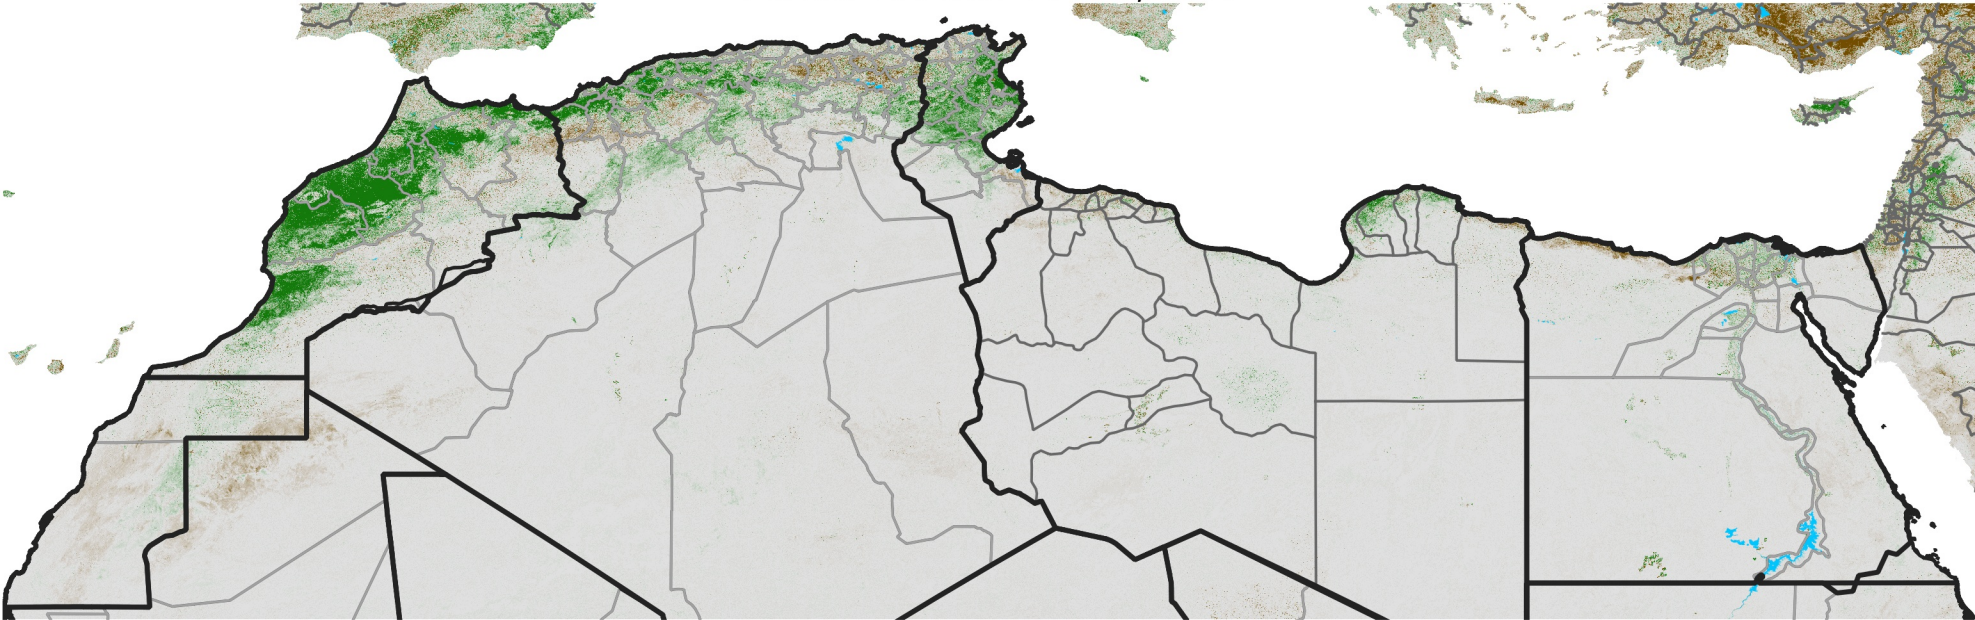

# North Africa NDVI Difference

2017 minus 2016

Period 16 / Mar 11 - 20, 2017

## NDVI Difference

< -0.3   -0.2   -0.1   -0.05   0.05   0.1   0.2   >0.3

Negative

No Difference

Positive