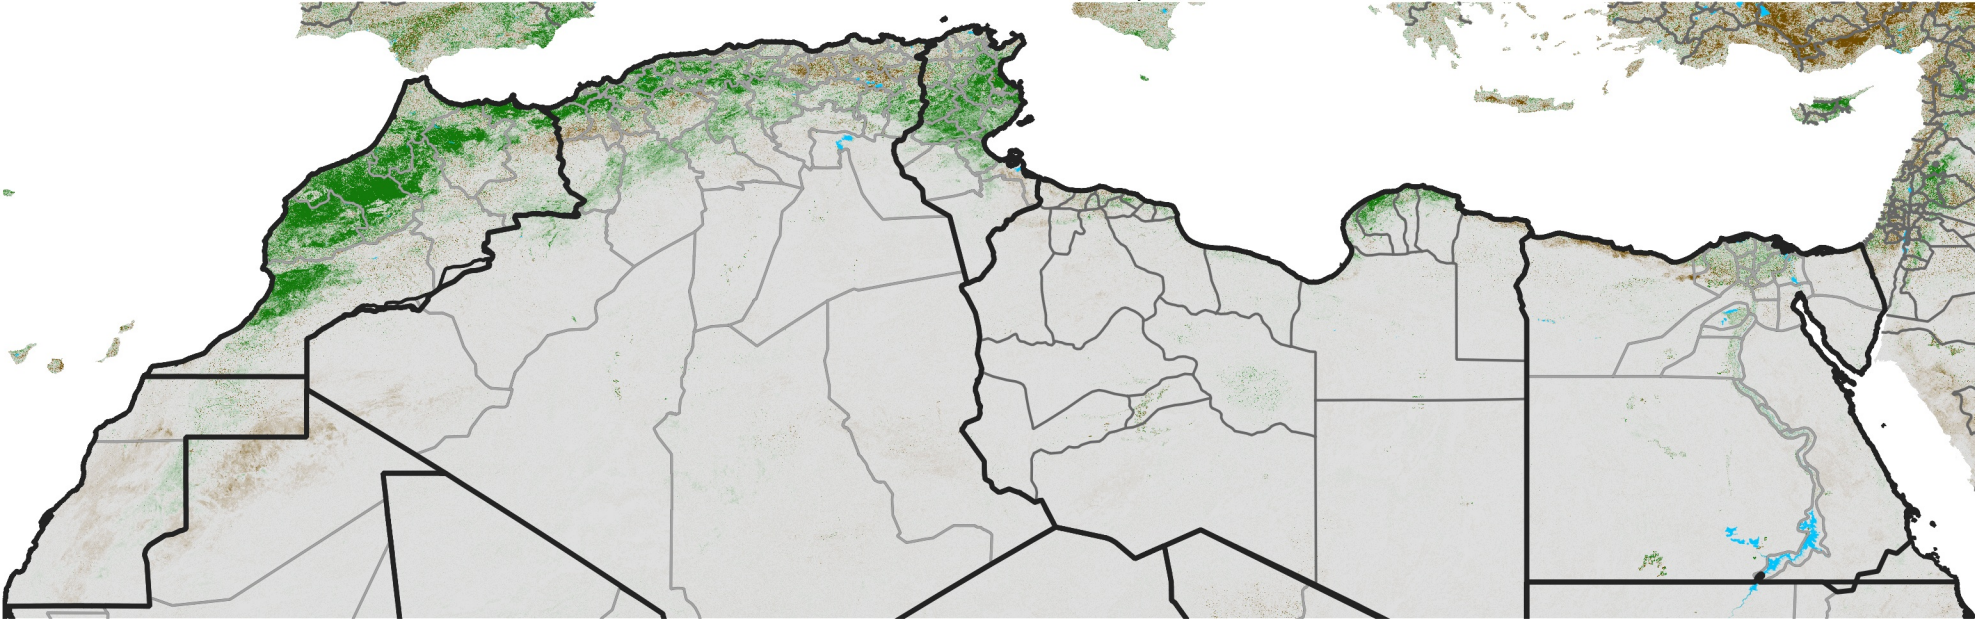

North Africa NDVI Difference

2017 minus 2016

Period 17 / Mar 16 - 25, 2017

NDVI Difference

< -0.3 -0.2 -0.1 -0.05 0.05 0.1 0.2 >0.3

Negative

No Difference

Positive