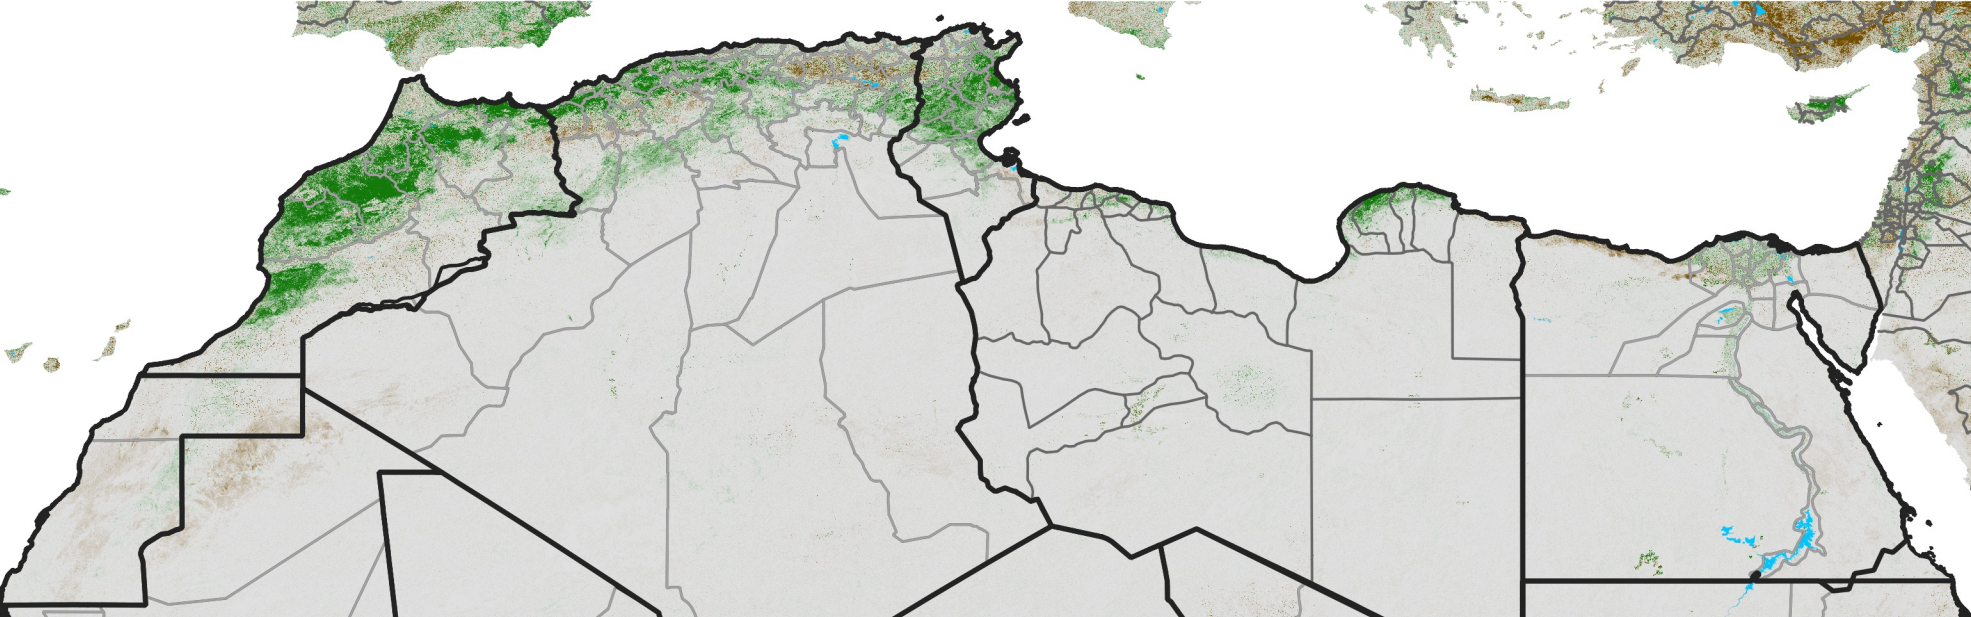

North Africa NDVI Difference

2017 minus 2016

Period 18 / Mar 21 - 31, 2017

NDVI Difference

< -0.3 -0.2 -0.1 -0.05 0.05 0.1 0.2 >0.3

Negative

No Difference

Positive