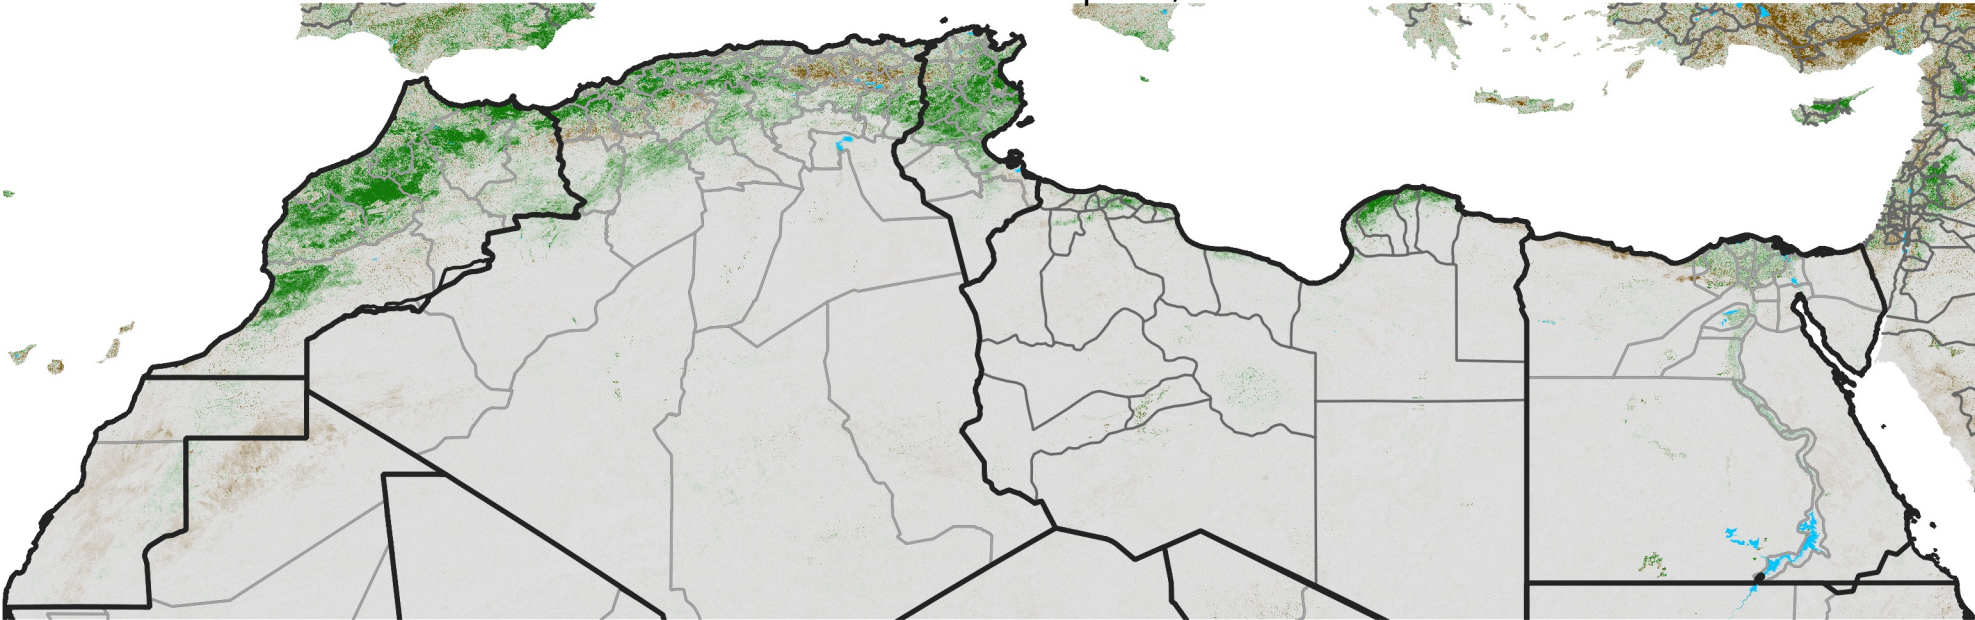

North Africa NDVI Difference

2017 minus 2016

Period 19 / Mar 26 - Apr 05, 2017

NDVI Difference

< -0.3 -0.2 -0.1 -0.05 0.05 0.1 0.2 >0.3

Negative

No Difference

Positive