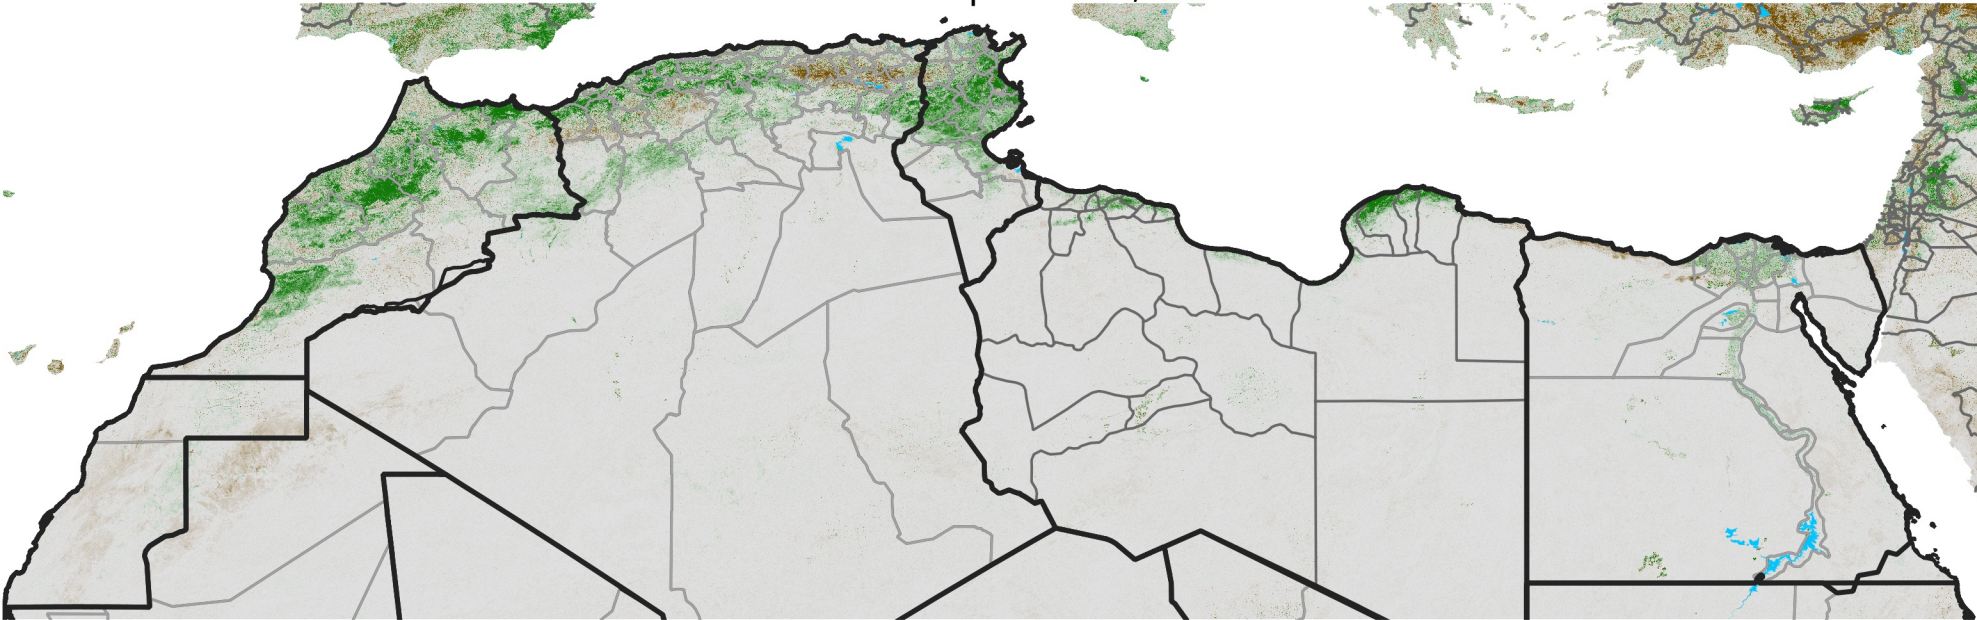

North Africa NDVI Difference

2017 minus 2016

Period 20 / Apr 01 - 10, 2017

NDVI Difference

< -0.3 -0.2 -0.1 -0.05 0.05 0.1 0.2 >0.3

Negative

No Difference

Positive