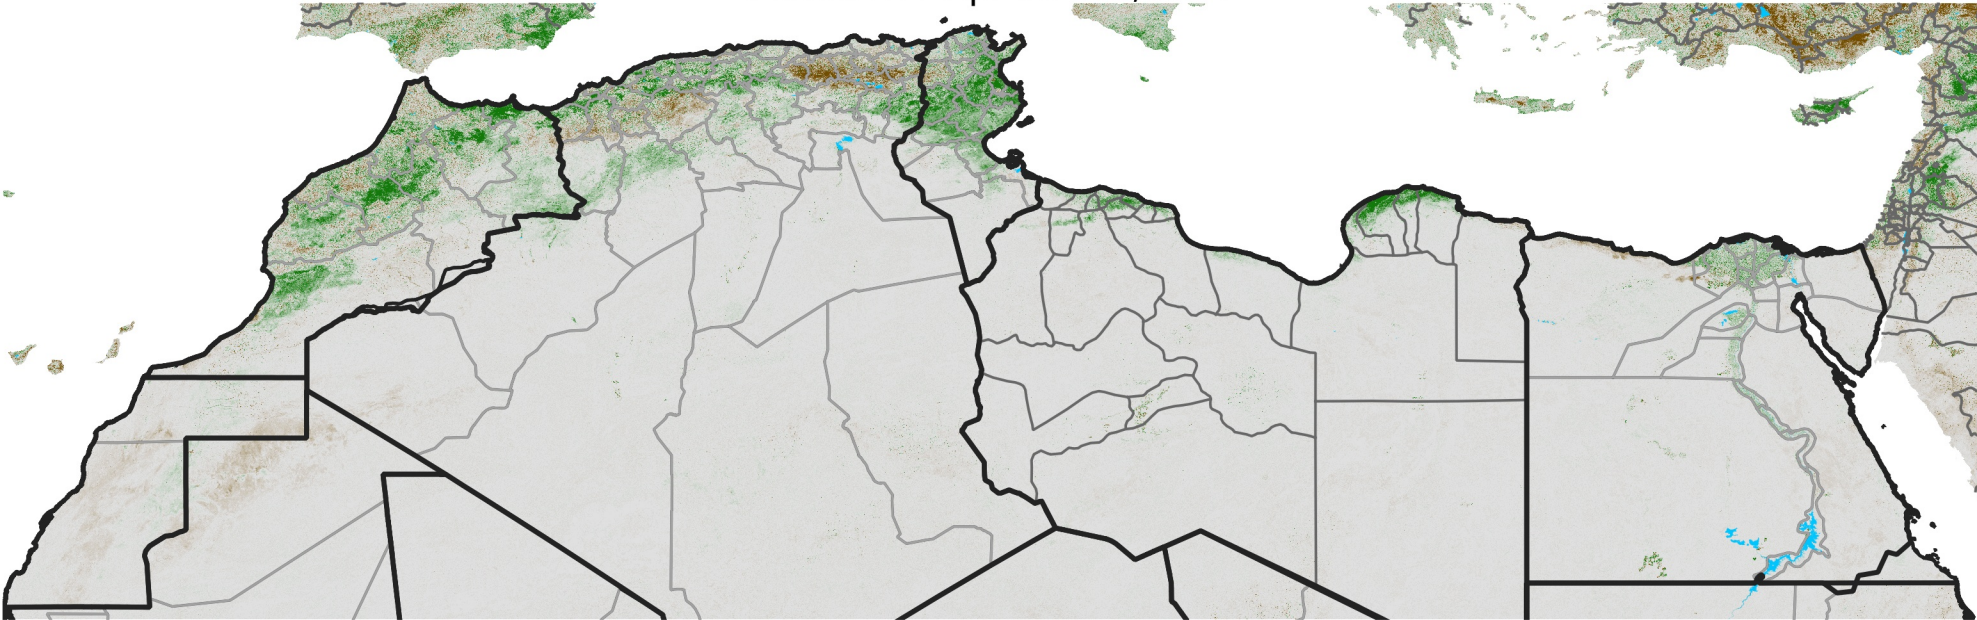

North Africa NDVI Difference

2017 minus 2016

Period 21 / Apr 06 - 15, 2017

NDVI Difference

< -0.3 -0.2 -0.1 -0.05 0.05 0.1 0.2 >0.3

Negative

No Difference

Positive