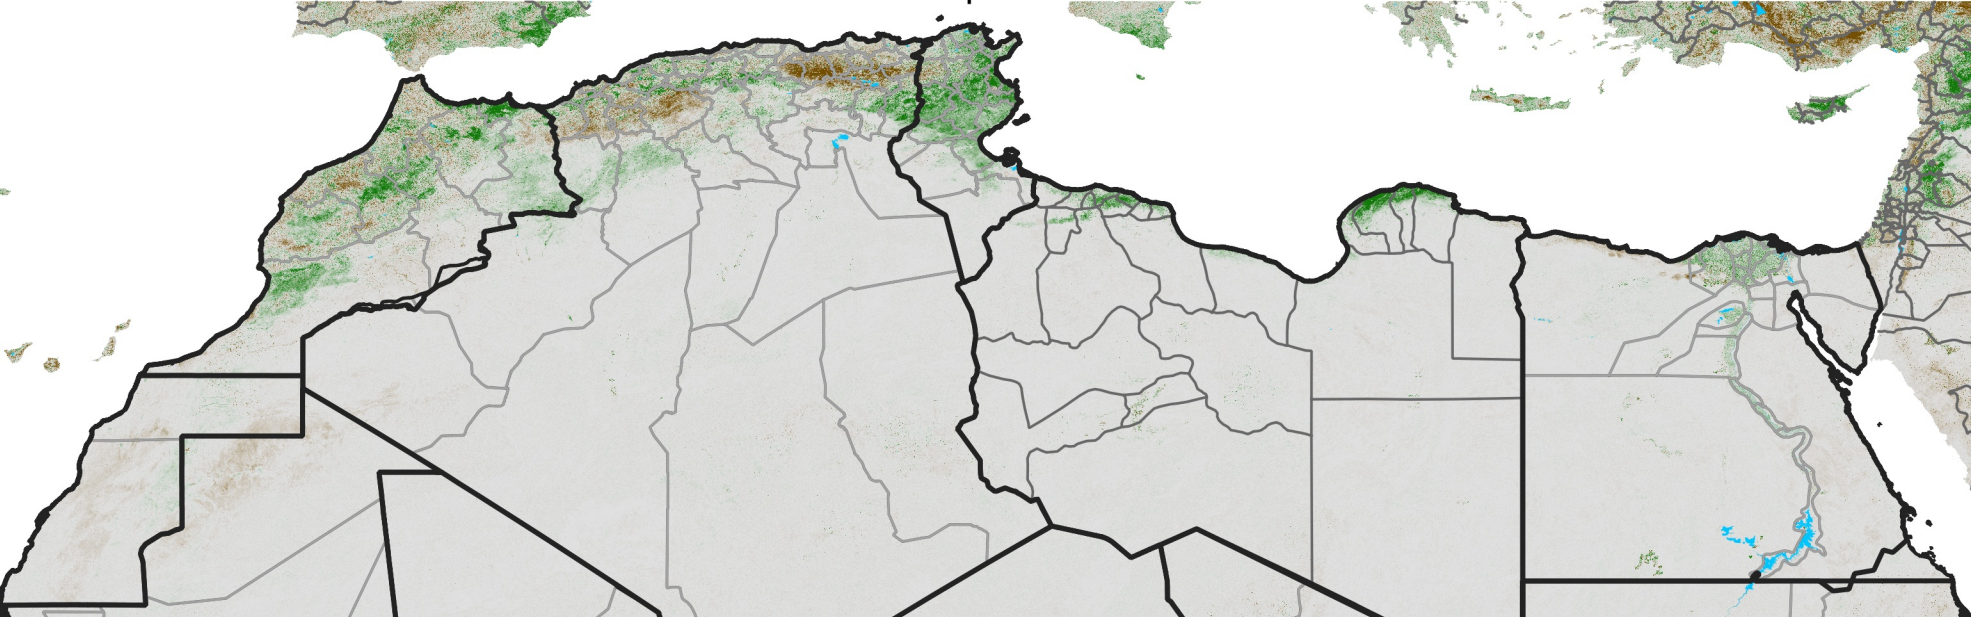

# North Africa NDVI Difference

2017 minus 2016

Period 22 / Apr 11 - 20, 2017

## NDVI Difference

< -0.3   -0.2   -0.1   -0.05   0.05   0.1   0.2   >0.3

Negative

No Difference

Positive