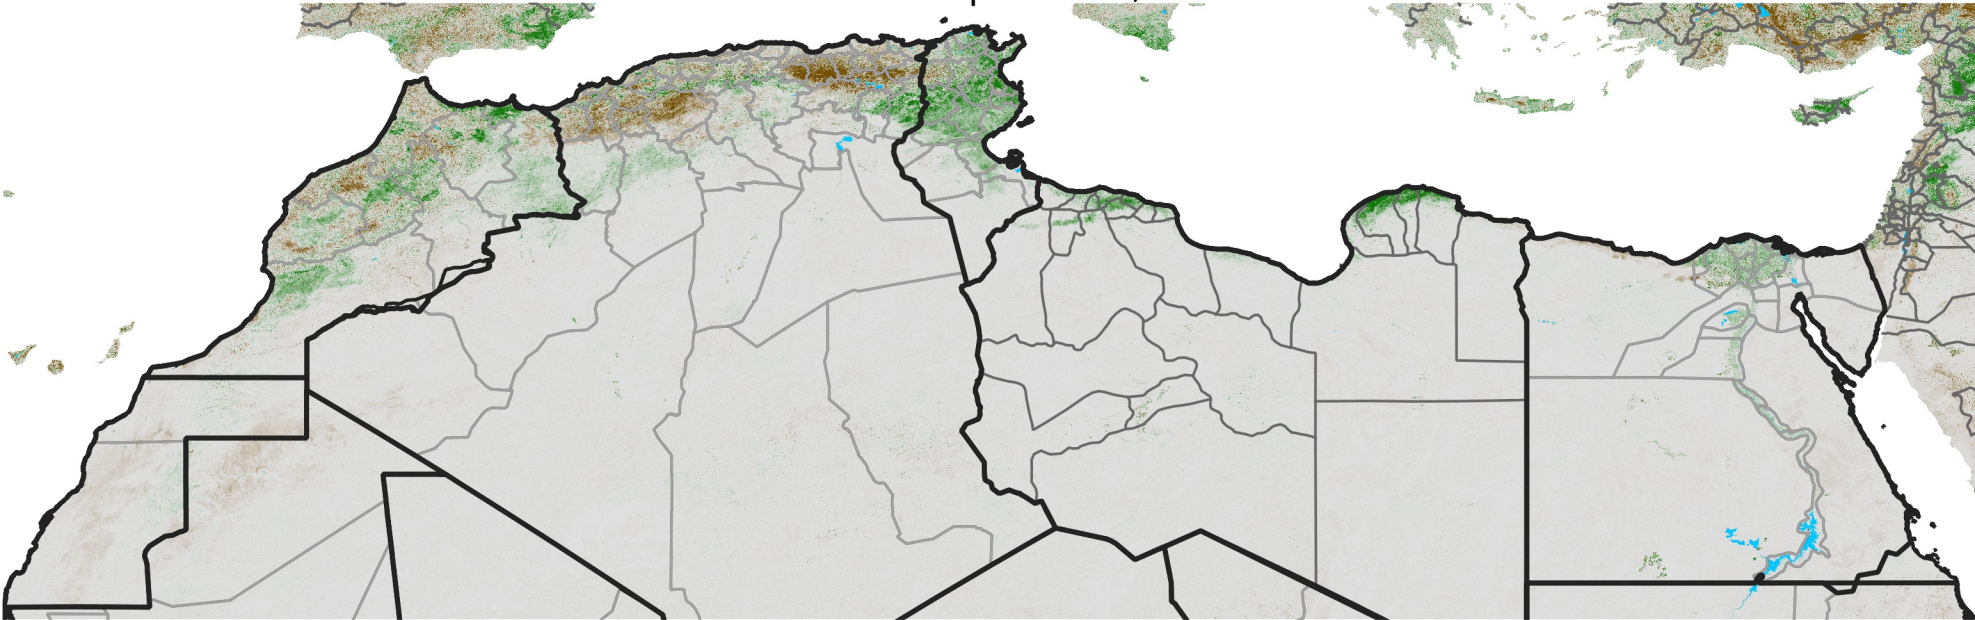

North Africa NDVI Difference

2017 minus 2016

Period 23 / Apr 16 - 25, 2017

NDVI Difference

< -0.3 -0.2 -0.1 -0.05 0.05 0.1 0.2 >0.3

Negative

No Difference

Positive