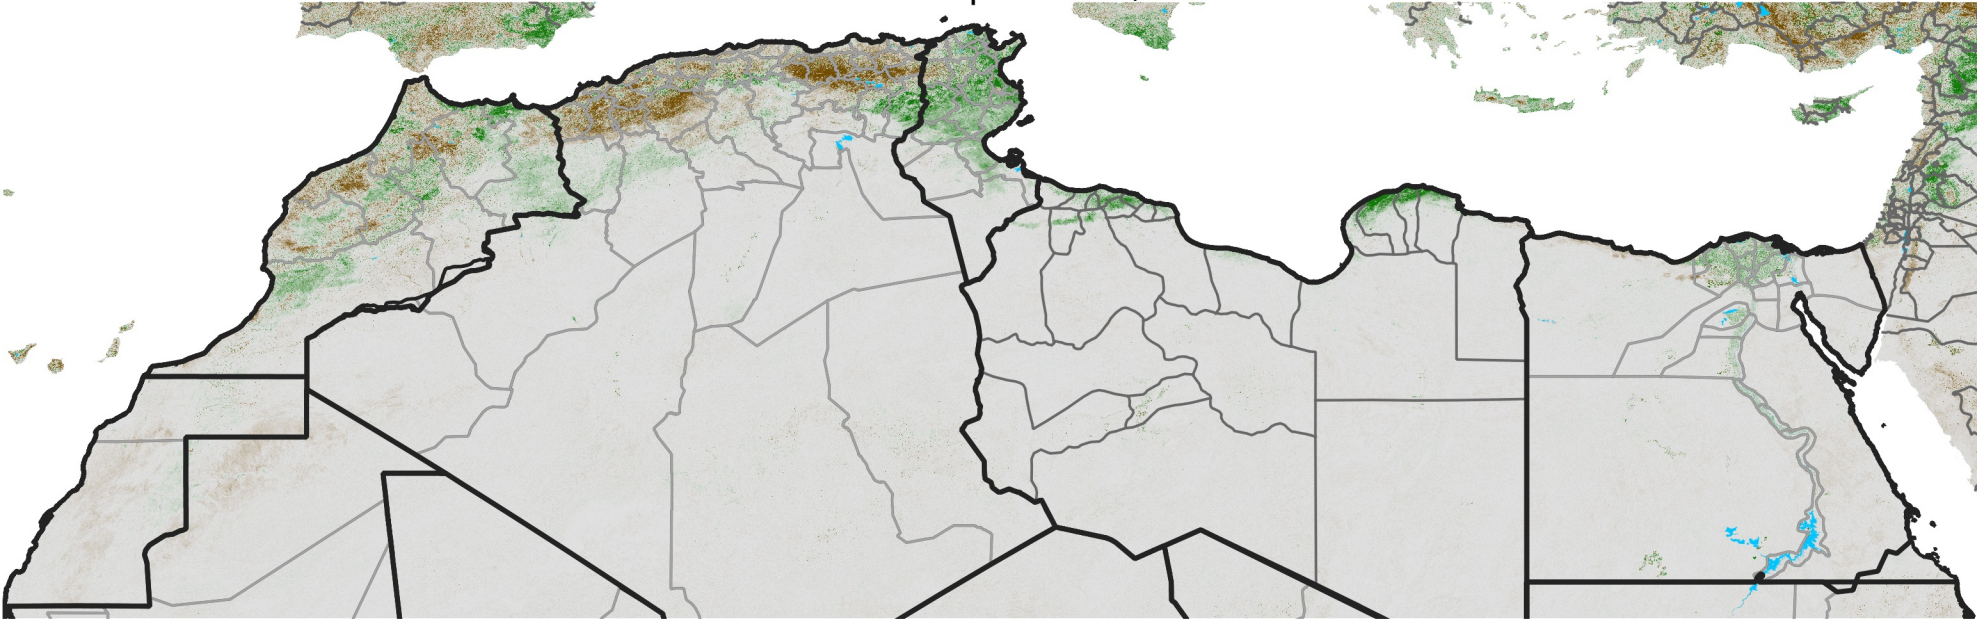

North Africa NDVI Difference

2017 minus 2016

Period 24 / Apr 21 - 30, 2017

NDVI Difference

< -0.3 -0.2 -0.1 -0.05 0.05 0.1 0.2 >0.3

Negative

No Difference

Positive