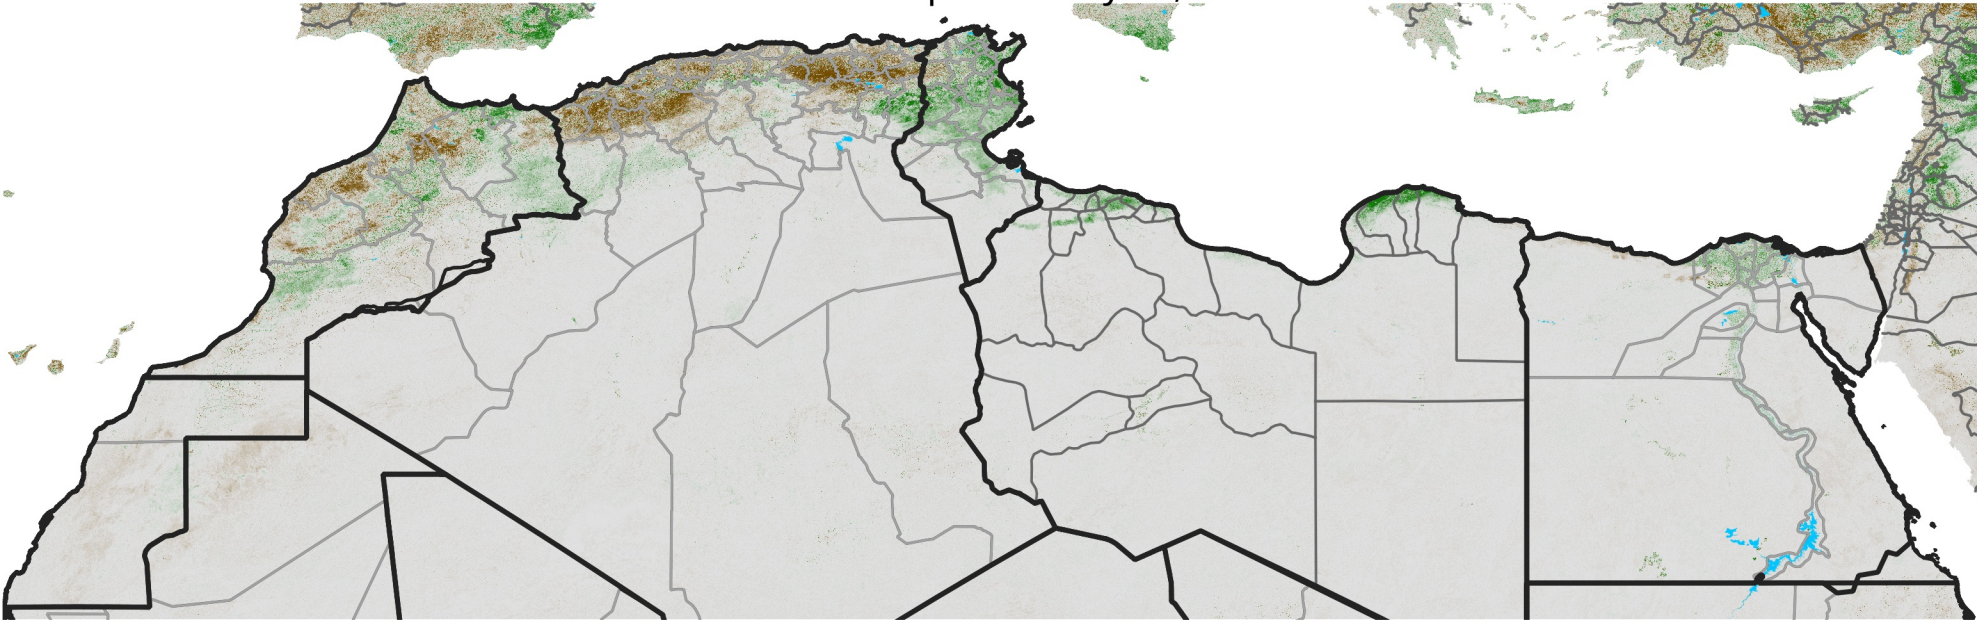

North Africa NDVI Difference

2017 minus 2016

Period 25 / Apr 26 - May 05, 2017

NDVI Difference

< -0.3 -0.2 -0.1 -0.05 0.05 0.1 0.2 >0.3

Negative

No Difference

Positive