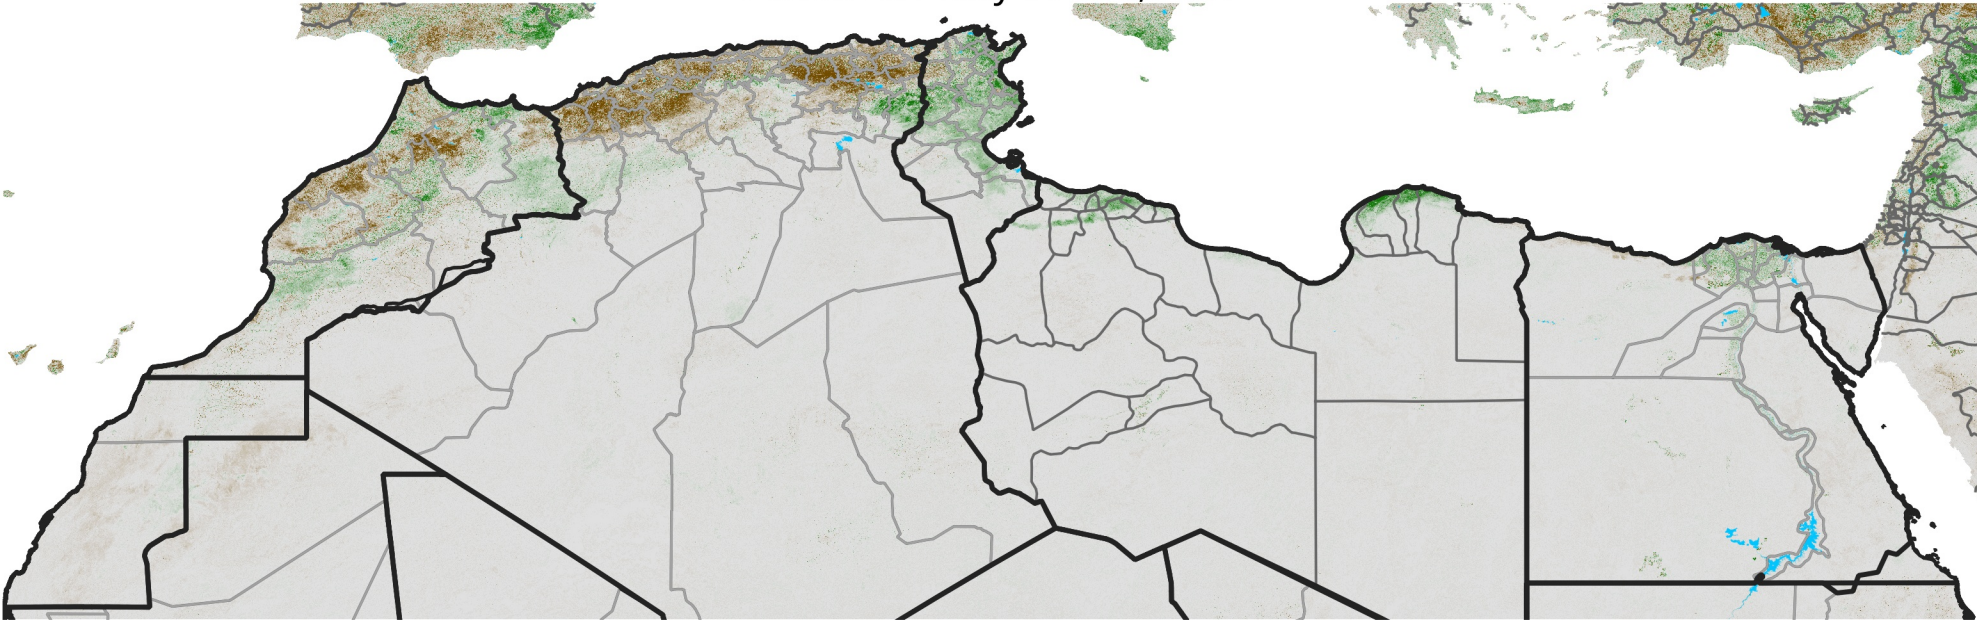

# North Africa NDVI Difference

2017 minus 2016

Period 26 / May 01 - 10, 2017

## NDVI Difference

< -0.3   -0.2   -0.1   -0.05   0.05   0.1   0.2   >0.3

Negative

No Difference

Positive