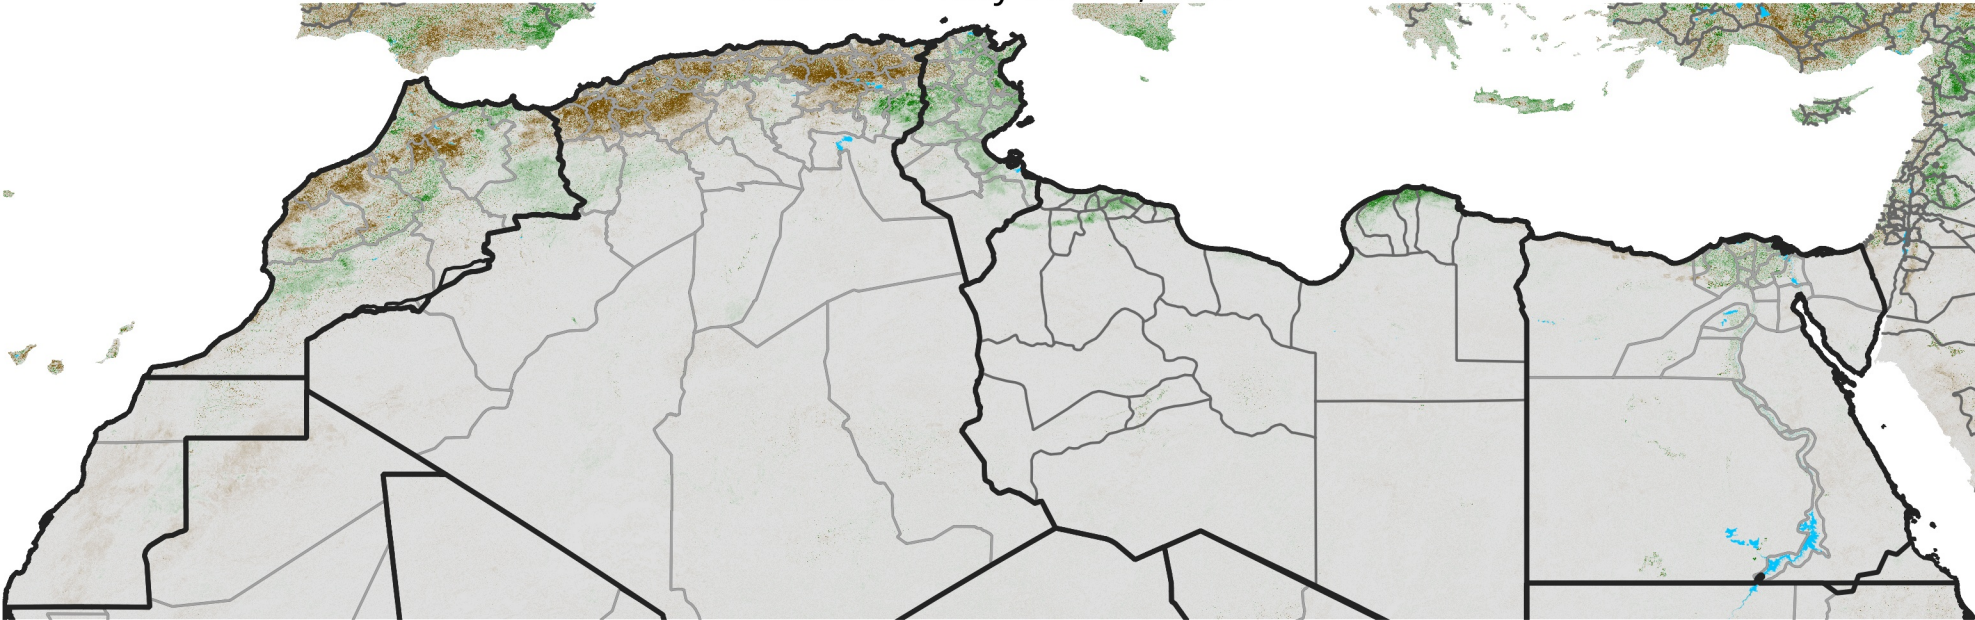

# North Africa NDVI Difference

2017 minus 2016

Period 27 / May 06 - 15, 2017

## NDVI Difference

< -0.3   -0.2   -0.1   -0.05   0.05   0.1   0.2   >0.3

Negative

No Difference

Positive