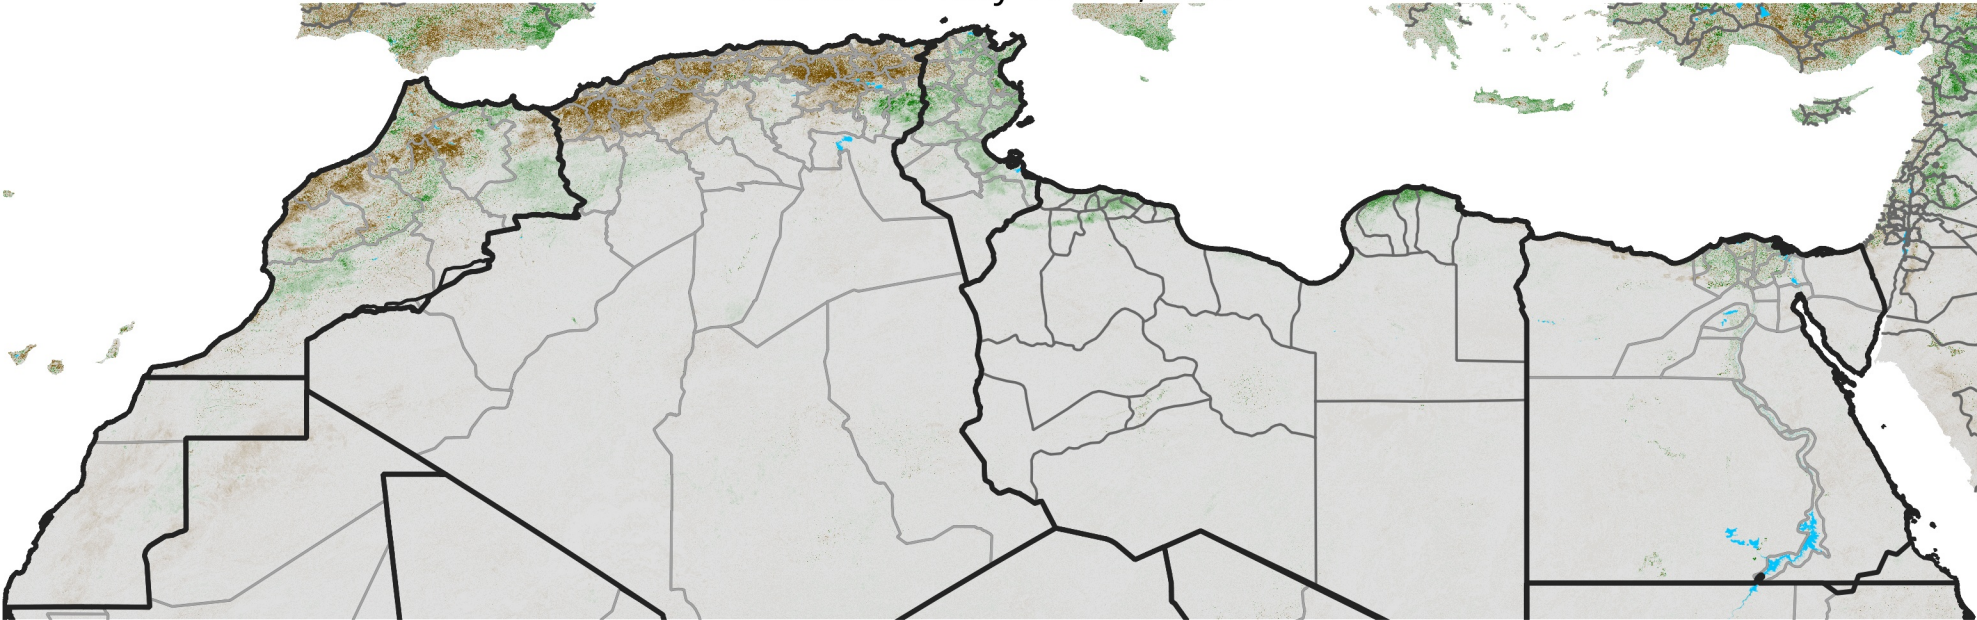

North Africa NDVI Difference

2017 minus 2016

Period 28 / May 11 - 20, 2017

NDVI Difference

< -0.3 -0.2 -0.1 -0.05 0.05 0.1 0.2 >0.3

Negative

No Difference

Positive