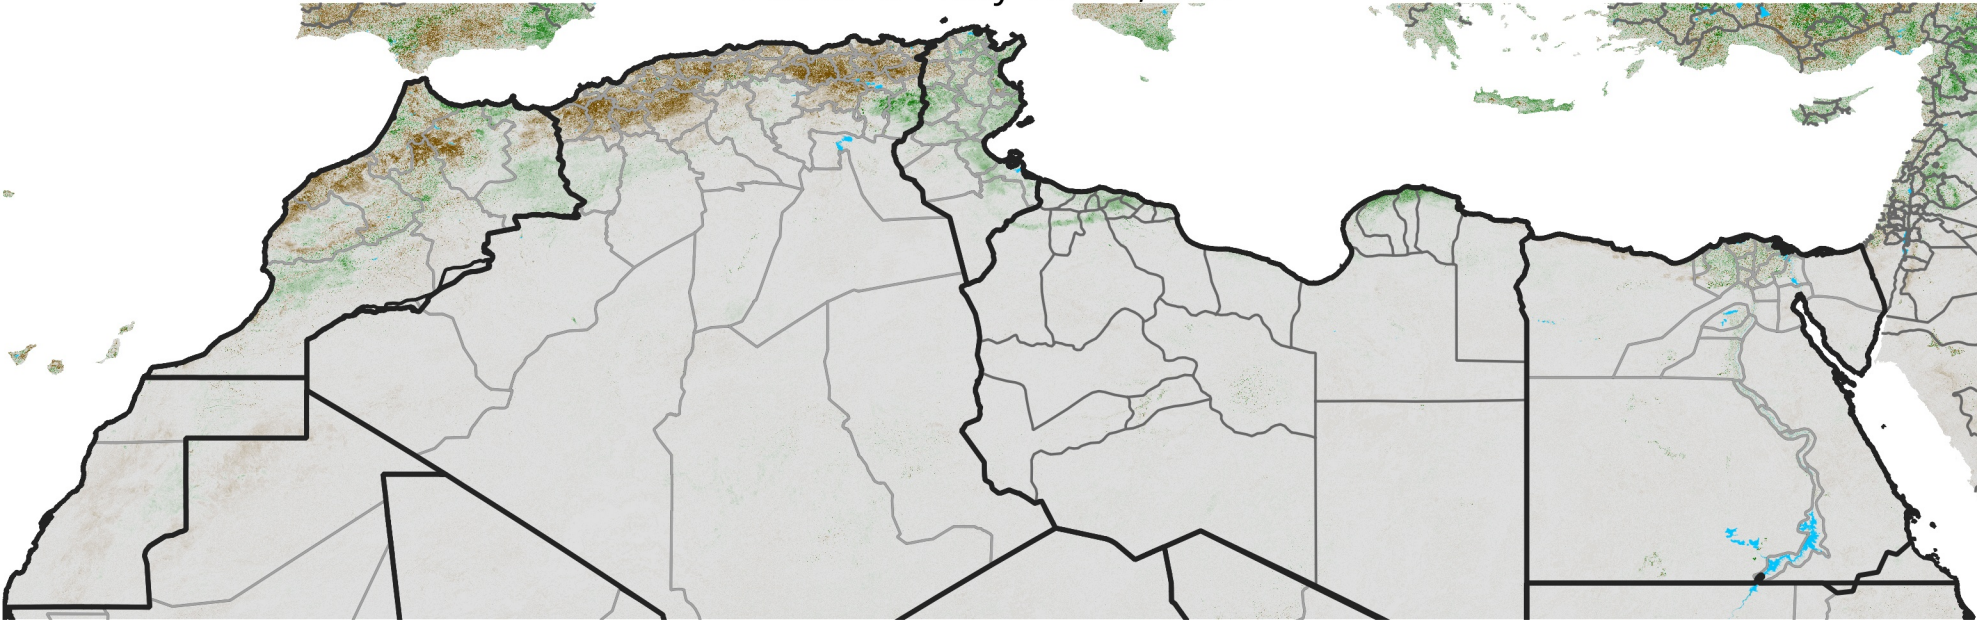

North Africa NDVI Difference

2017 minus 2016

Period 29 / May 16 - 25, 2017

NDVI Difference

< -0.3 -0.2 -0.1 -0.05 0.05 0.1 0.2 >0.3

Negative

No Difference

Positive