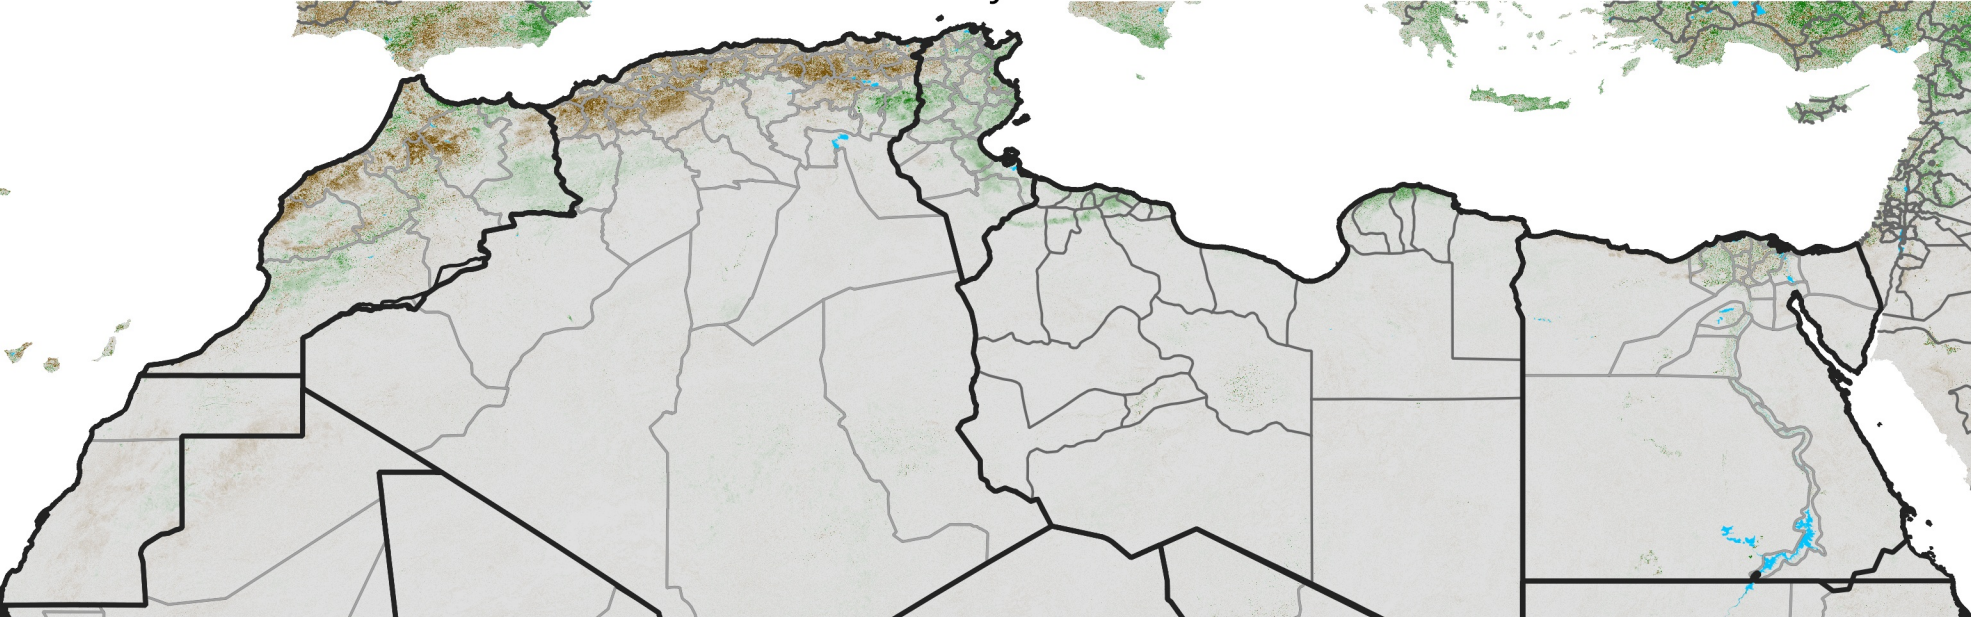

# North Africa NDVI Difference

2017 minus 2016

Period 30 / May 21 - 31, 2017

## NDVI Difference

< -0.3   -0.2   -0.1   -0.05   0.05   0.1   0.2   >0.3

Negative

No Difference

Positive