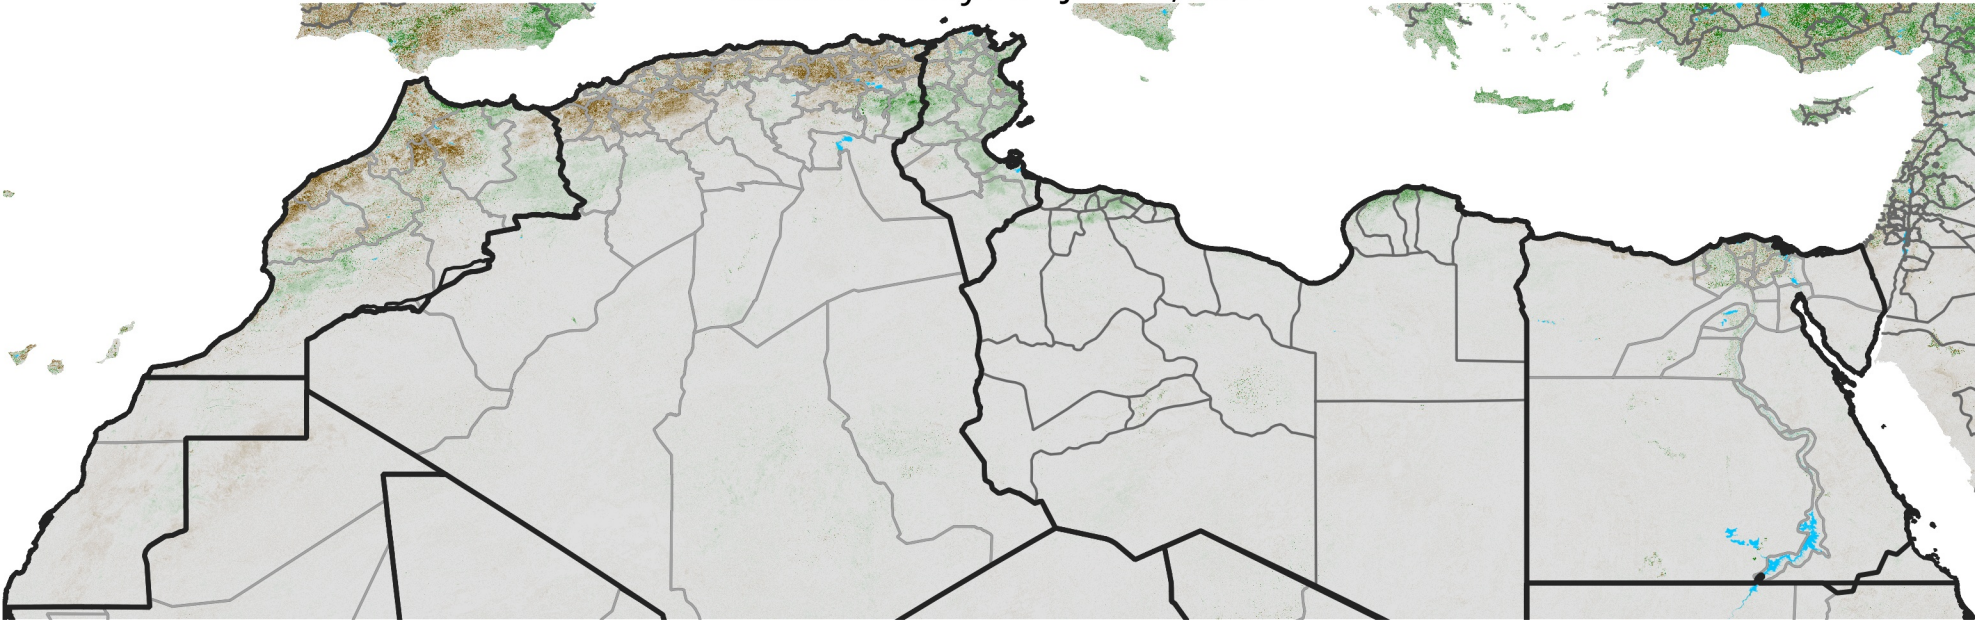

# North Africa NDVI Difference

2017 minus 2016

Period 31 / May 26 - Jun 05, 2017

## NDVI Difference

<math>< -0.3</math>   -0.2   -0.1   -0.05   0.05   0.1   0.2   <math>> 0.3</math>

Negative

No Difference

Positive