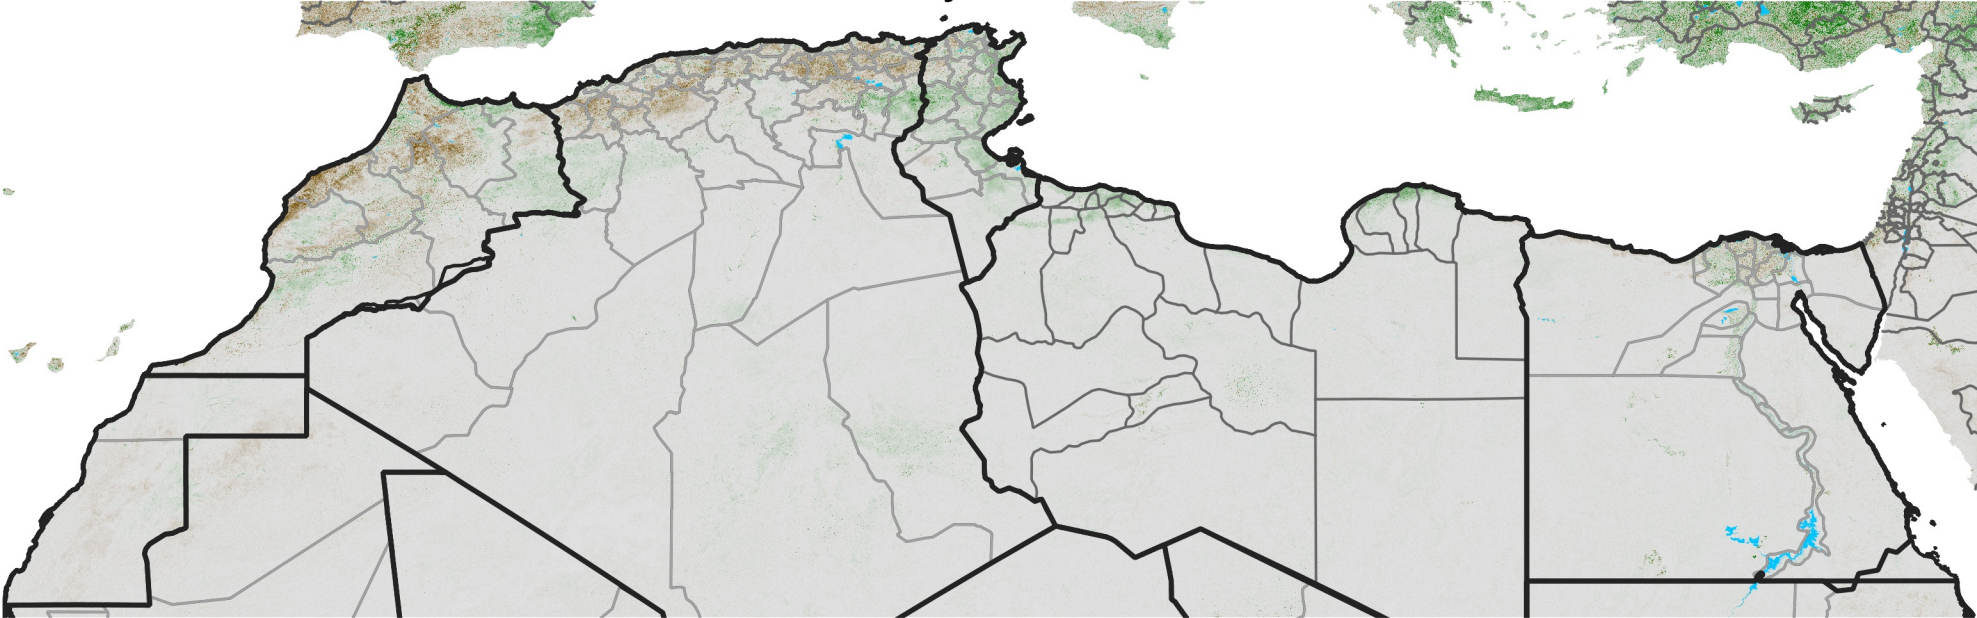

North Africa NDVI Difference

2017 minus 2016

Period 33 / Jun 06 - 15, 2017

NDVI Difference

< -0.3 -0.2 -0.1 -0.05 0.05 0.1 0.2 >0.3

Negative

No Difference

Positive