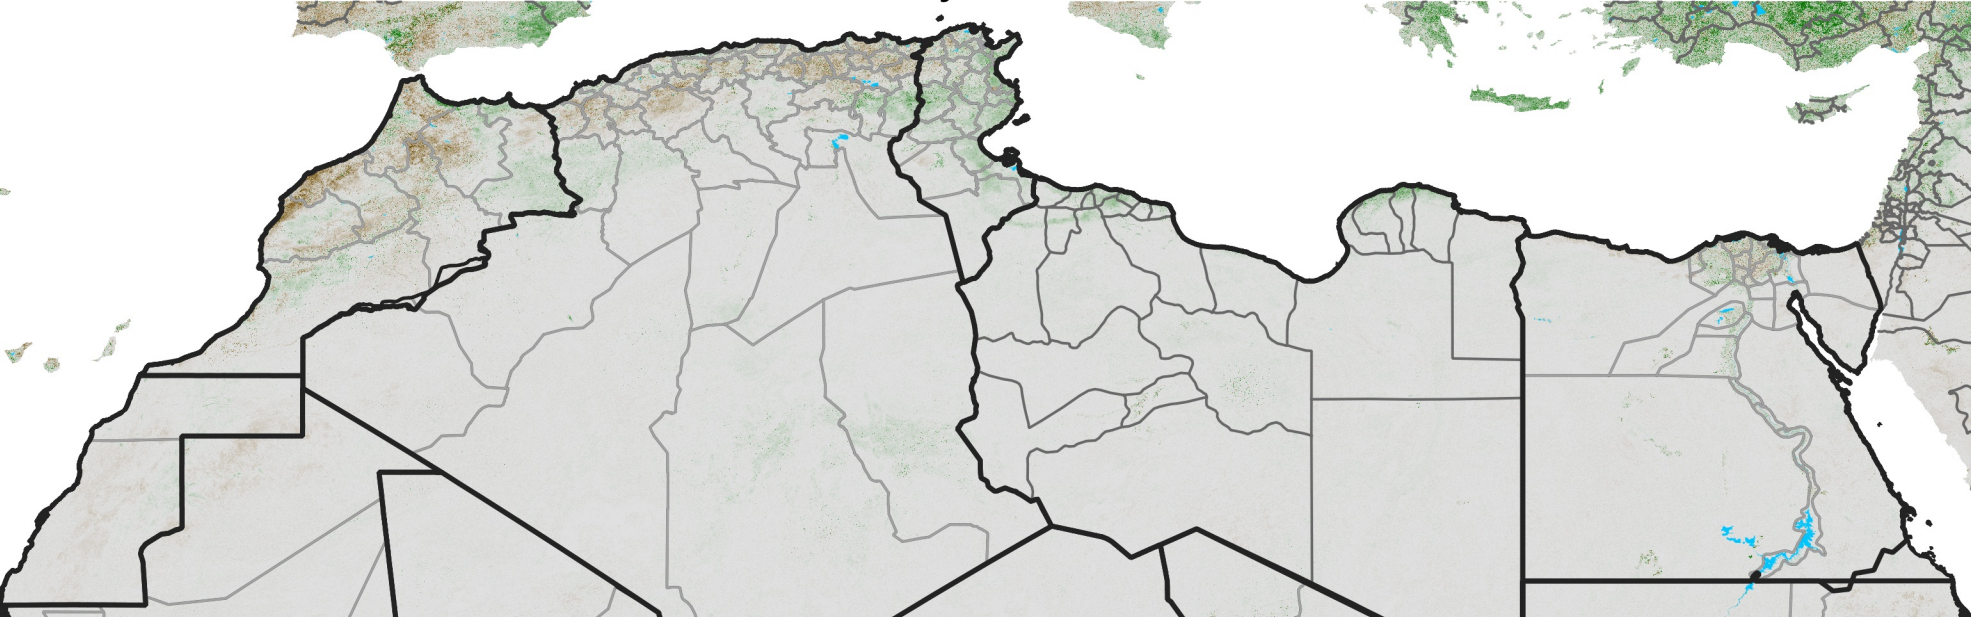

North Africa NDVI Difference

2017 minus 2016

Period 34 / Jun 11 - 20, 2017

NDVI Difference

< -0.3 -0.2 -0.1 -0.05 0.05 0.1 0.2 >0.3

Negative

No Difference

Positive