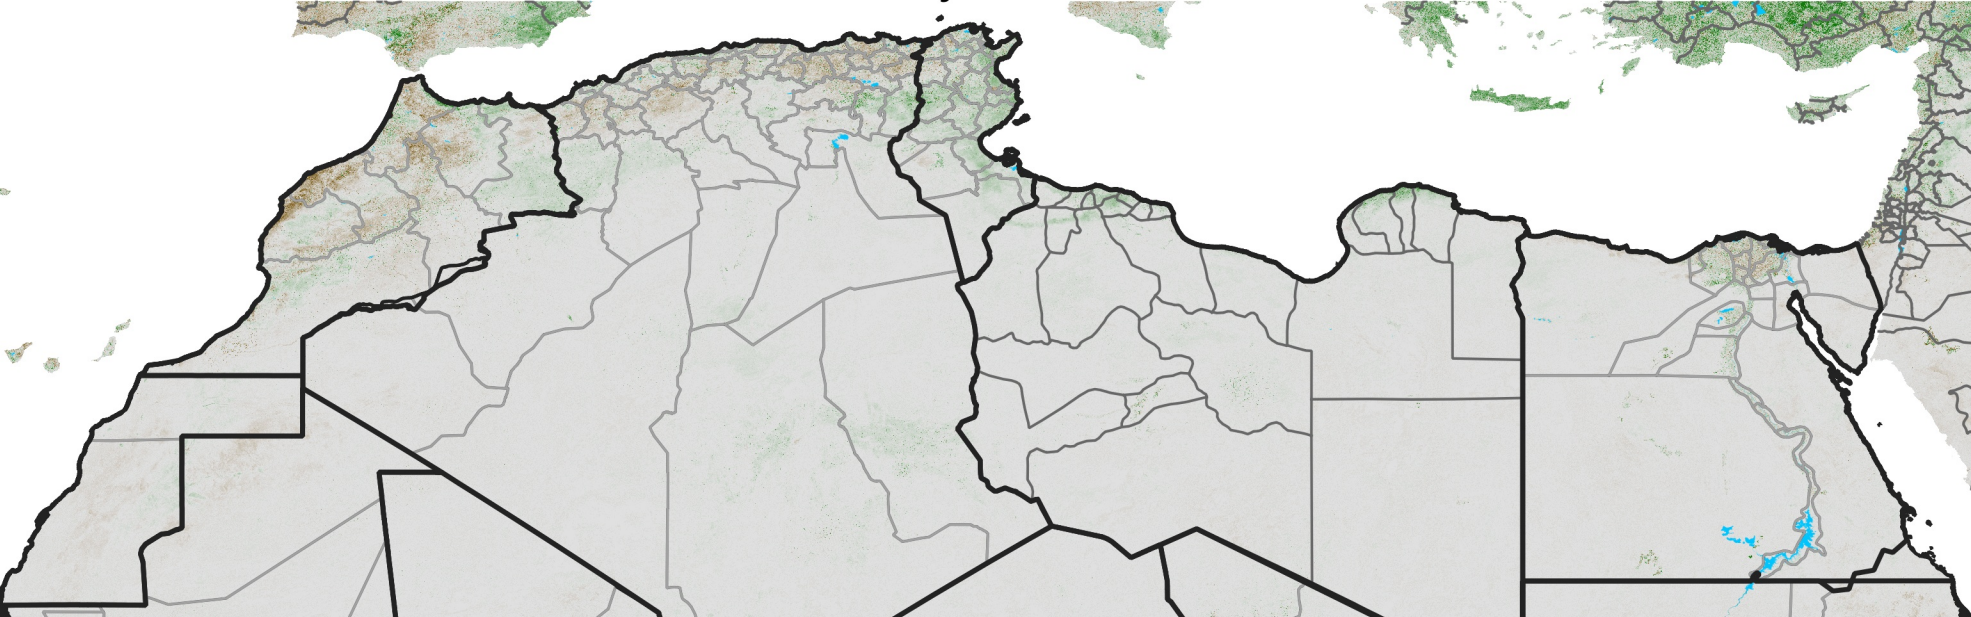

North Africa NDVI Difference

2017 minus 2016

Period 35 / Jun 16 - 25, 2017

NDVI Difference

< -0.3 -0.2 -0.1 -0.05 0.05 0.1 0.2 >0.3

Negative

No Difference

Positive