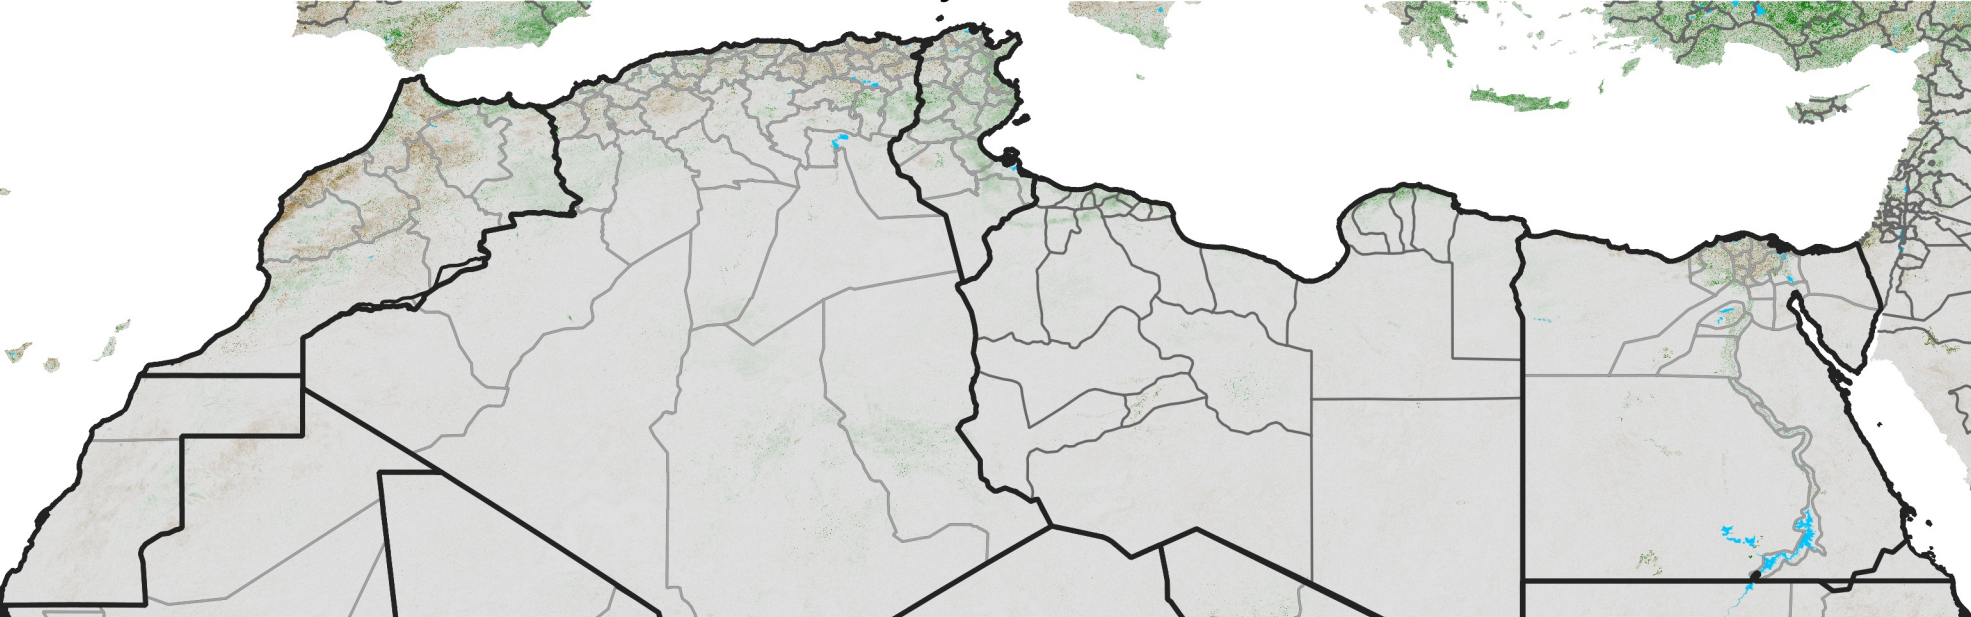

# North Africa NDVI Difference

2017 minus 2016

Period 36 / Jun 21 - 30, 2017

## NDVI Difference

< -0.3   -0.2   -0.1   -0.05   0.05   0.1   0.2   >0.3

Negative

No Difference

Positive