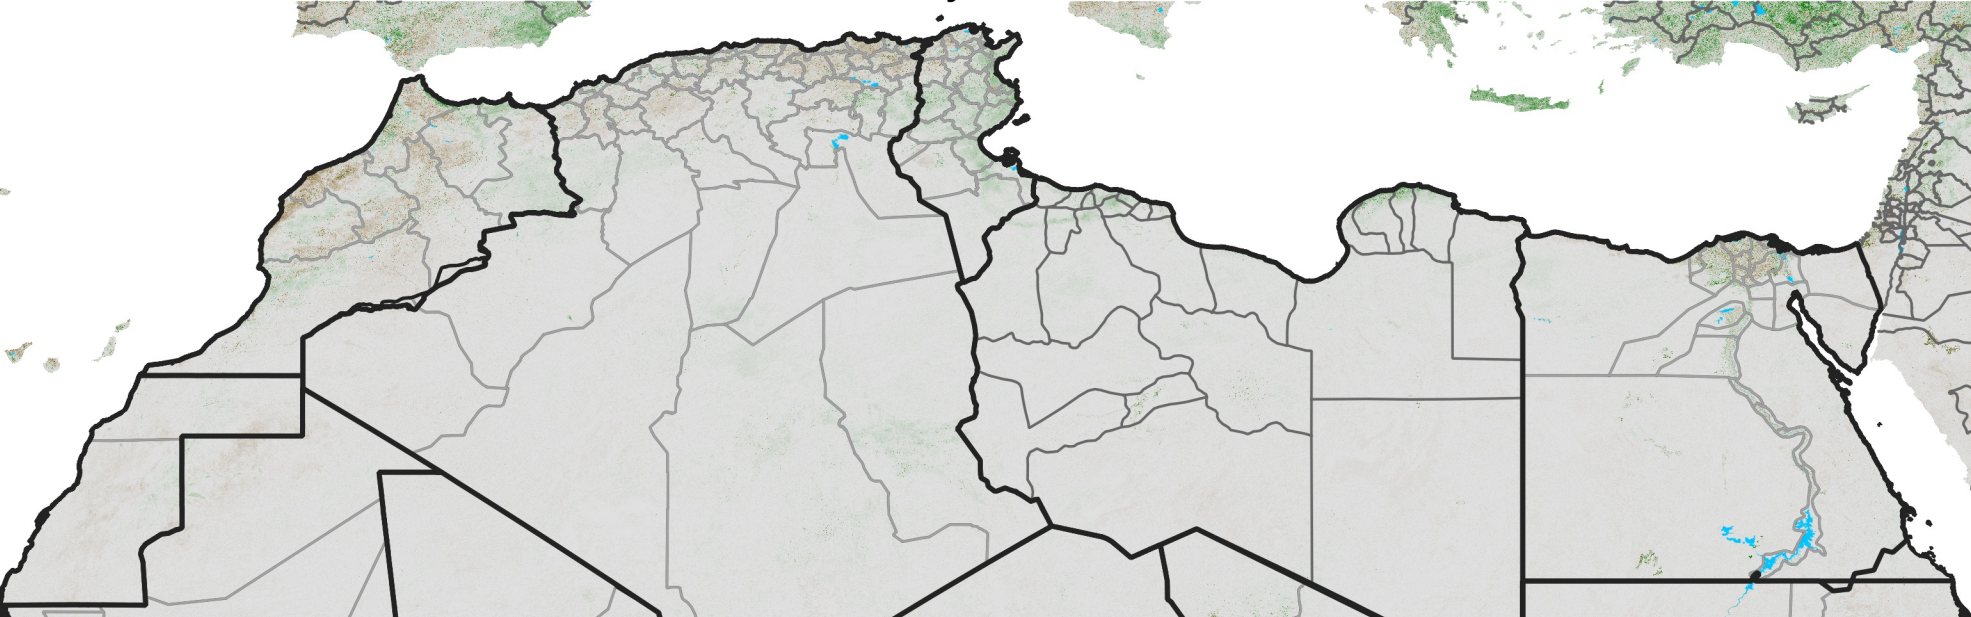

North Africa NDVI Difference

2017 minus 2016

Period 38 / Jul 01 - 10, 2017

NDVI Difference

< -0.3 -0.2 -0.1 -0.05 0.05 0.1 0.2 >0.3

Negative

No Difference

Positive