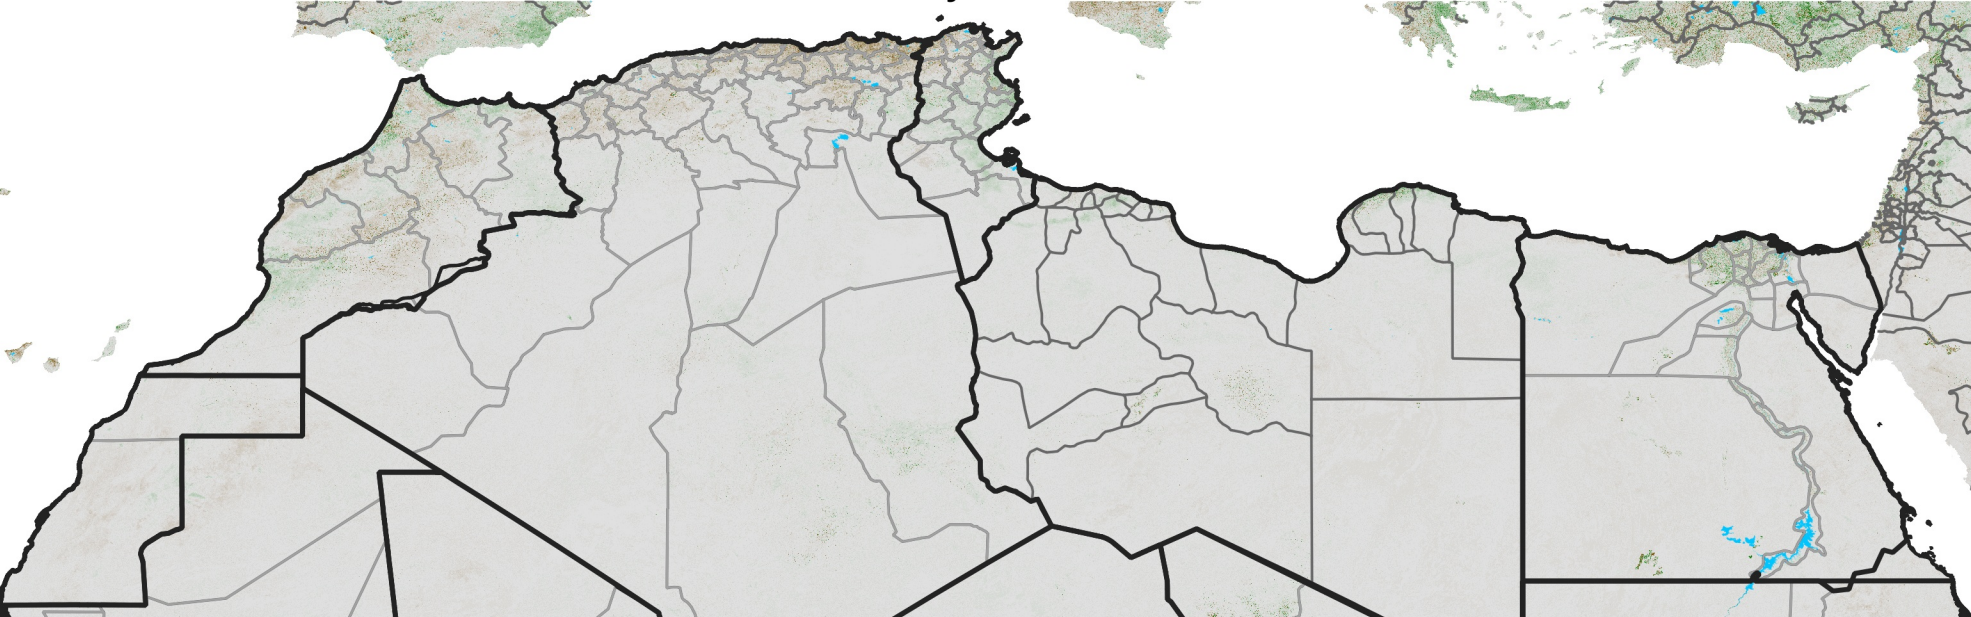

North Africa NDVI Difference

2017 minus 2016

Period 42 / Jul 21 - 31, 2017

NDVI Difference

< -0.3 -0.2 -0.1 -0.05 0.05 0.1 0.2 >0.3

Negative

No Difference

Positive