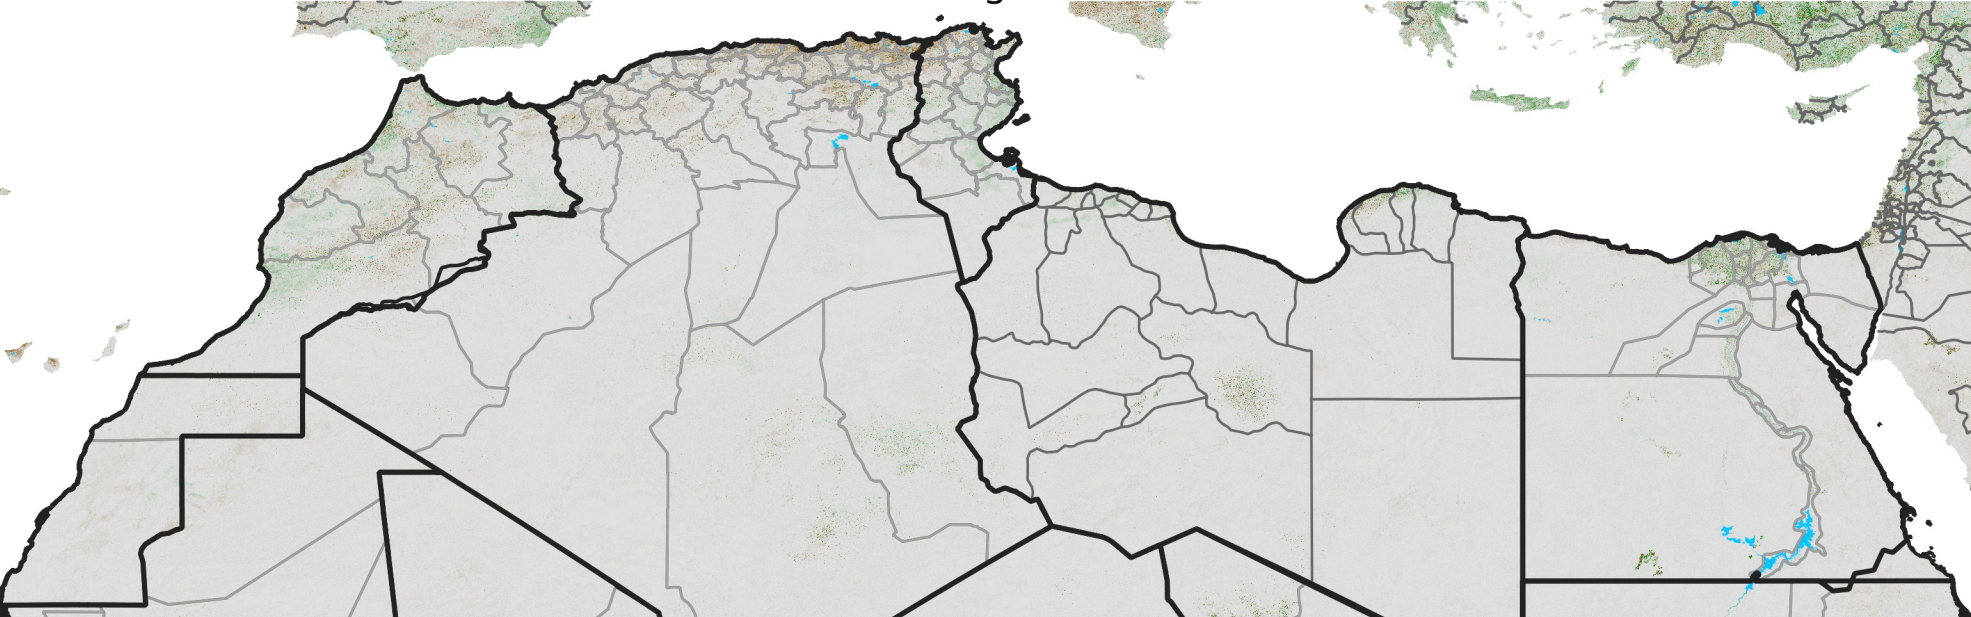

North Africa NDVI Difference

2017 minus 2016

Period 45 / Aug 06 - 15, 2017

NDVI Difference

< -0.3 -0.2 -0.1 -0.05 0.05 0.1 0.2 >0.3

Negative

No Difference

Positive