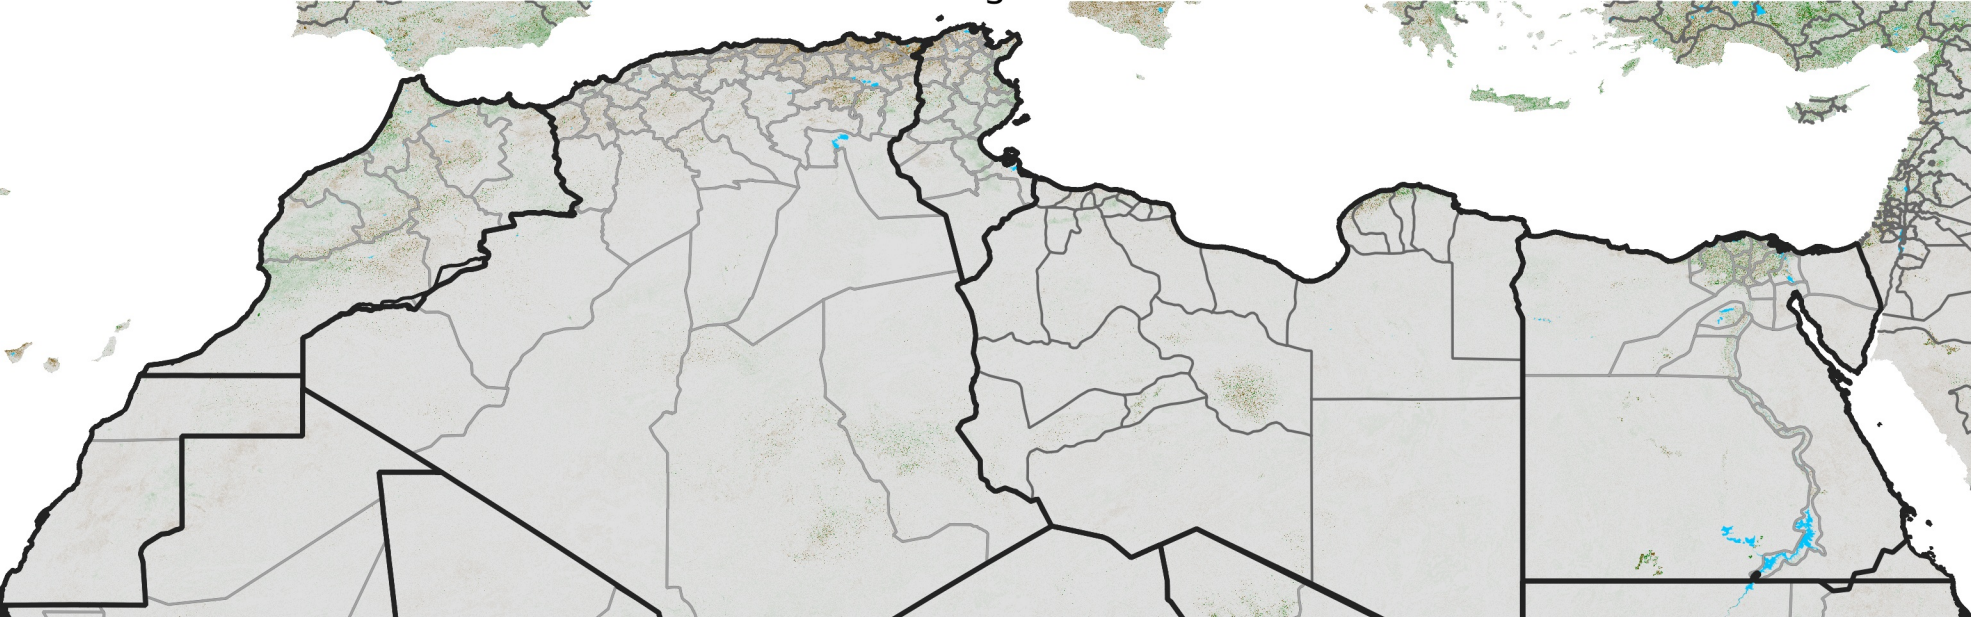

# North Africa NDVI Difference

2017 minus 2016

Period 46 / Aug 11 - 20, 2017

## NDVI Difference

< -0.3   -0.2   -0.1   -0.05   0.05   0.1   0.2   >0.3

Negative

No Difference

Positive