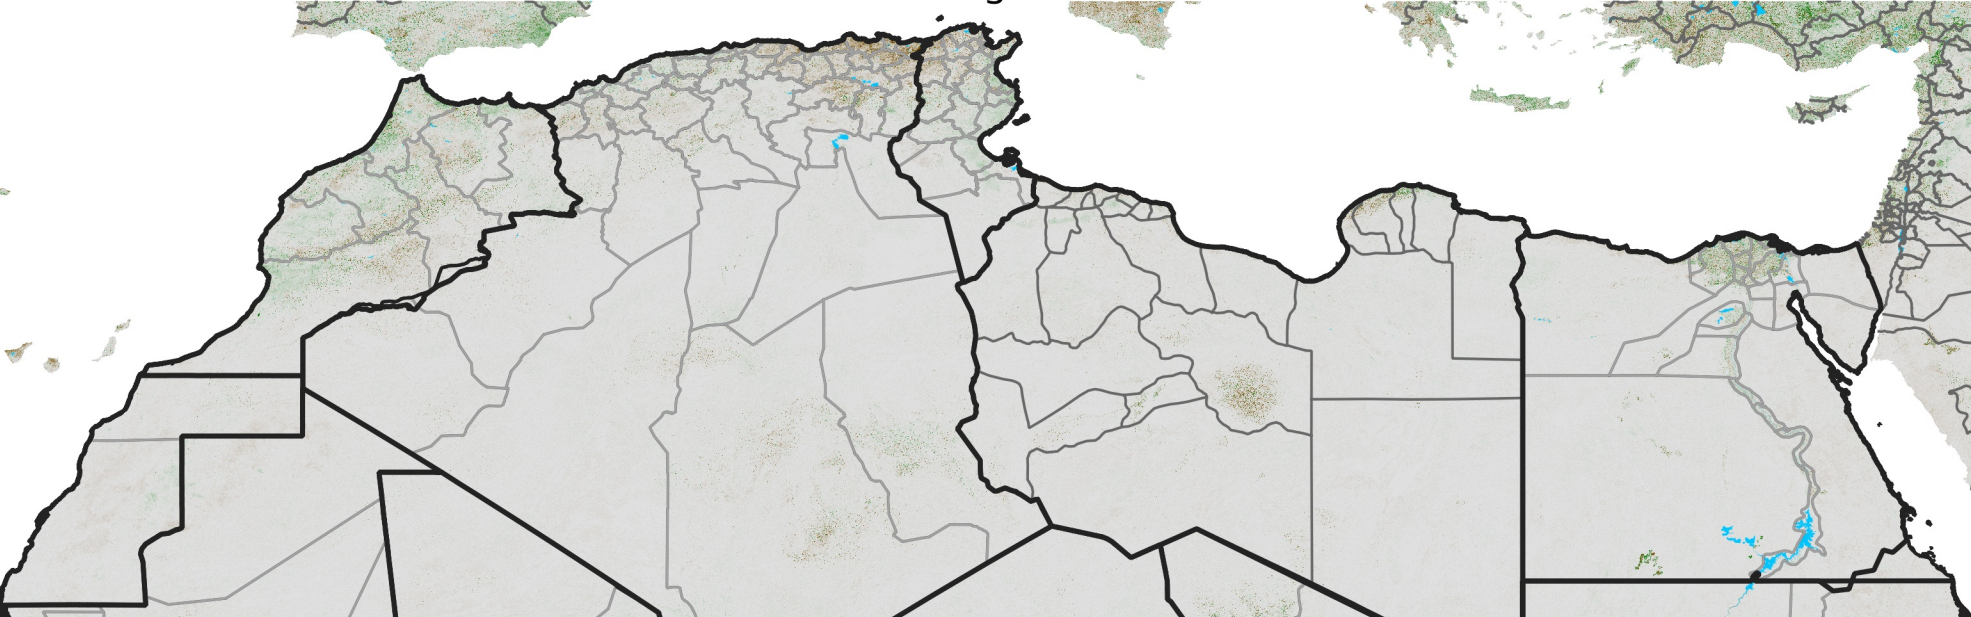

North Africa NDVI Difference

2017 minus 2016

Period 48 / Aug 21 - 31, 2017

NDVI Difference

< -0.3 -0.2 -0.1 -0.05 0.05 0.1 0.2 >0.3

Negative

No Difference

Positive