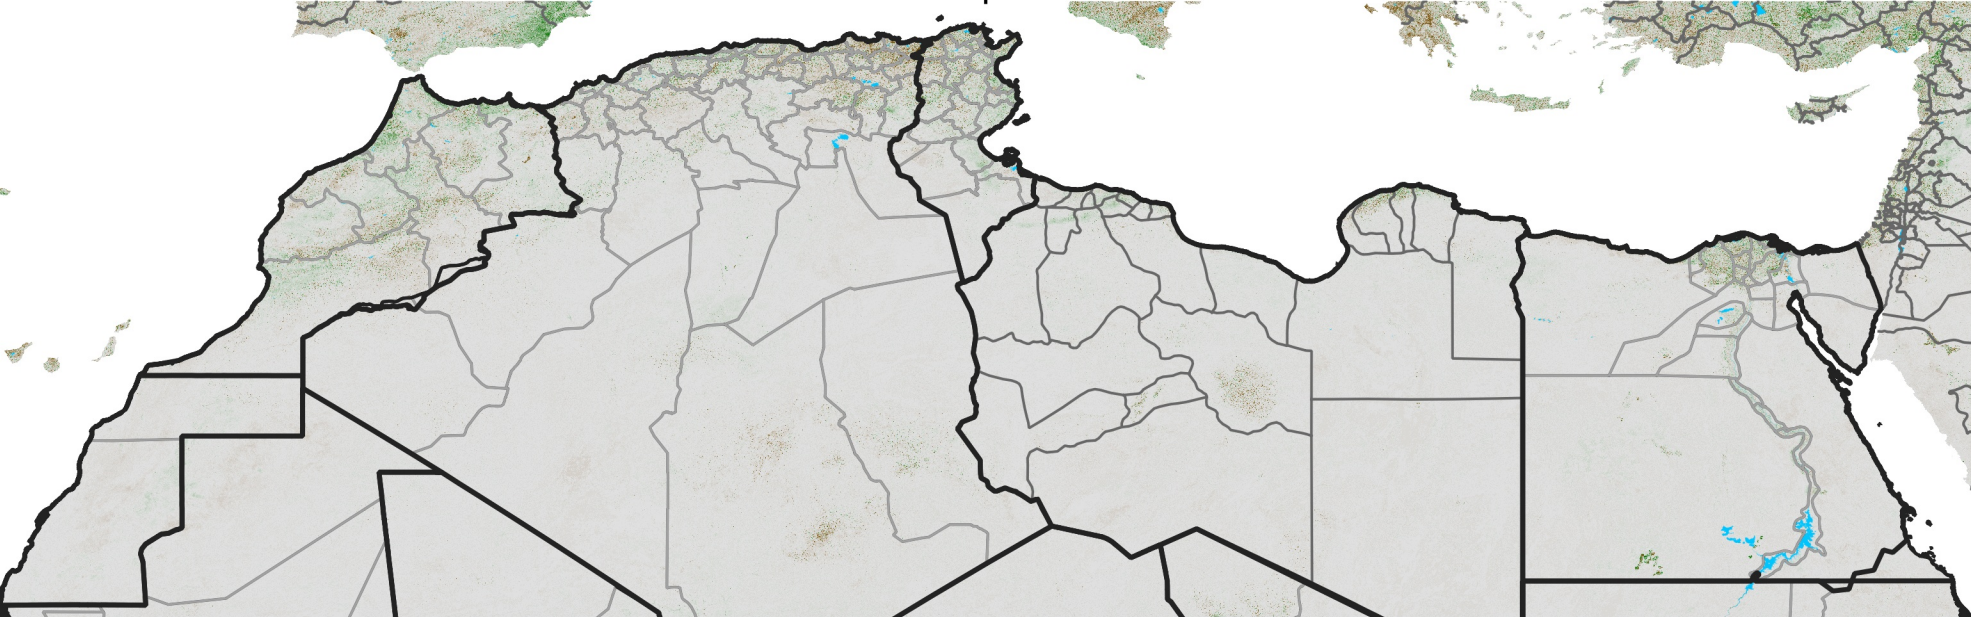

North Africa NDVI Difference

2017 minus 2016

Period 52 / Sep 11 - 20, 2017

NDVI Difference

< -0.3 -0.2 -0.1 -0.05 0.05 0.1 0.2 >0.3

Negative

No Difference

Positive