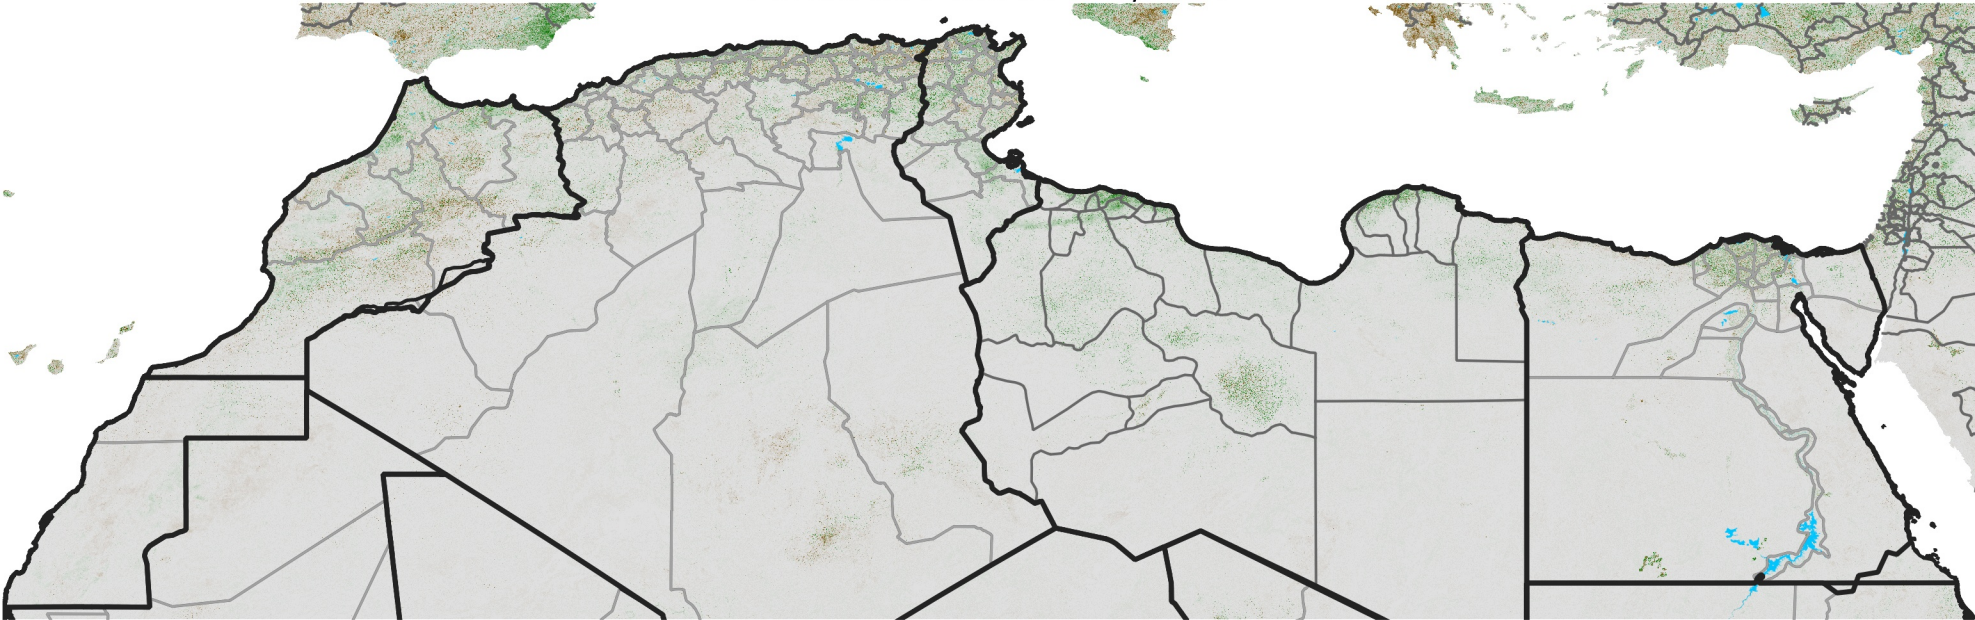

# North Africa NDVI Difference

2017 minus 2016

Period 56 / Oct 01 - 10, 2017

## NDVI Difference

< -0.3   -0.2   -0.1   -0.05   0.05   0.1   0.2   >0.3

Negative

No Difference

Positive