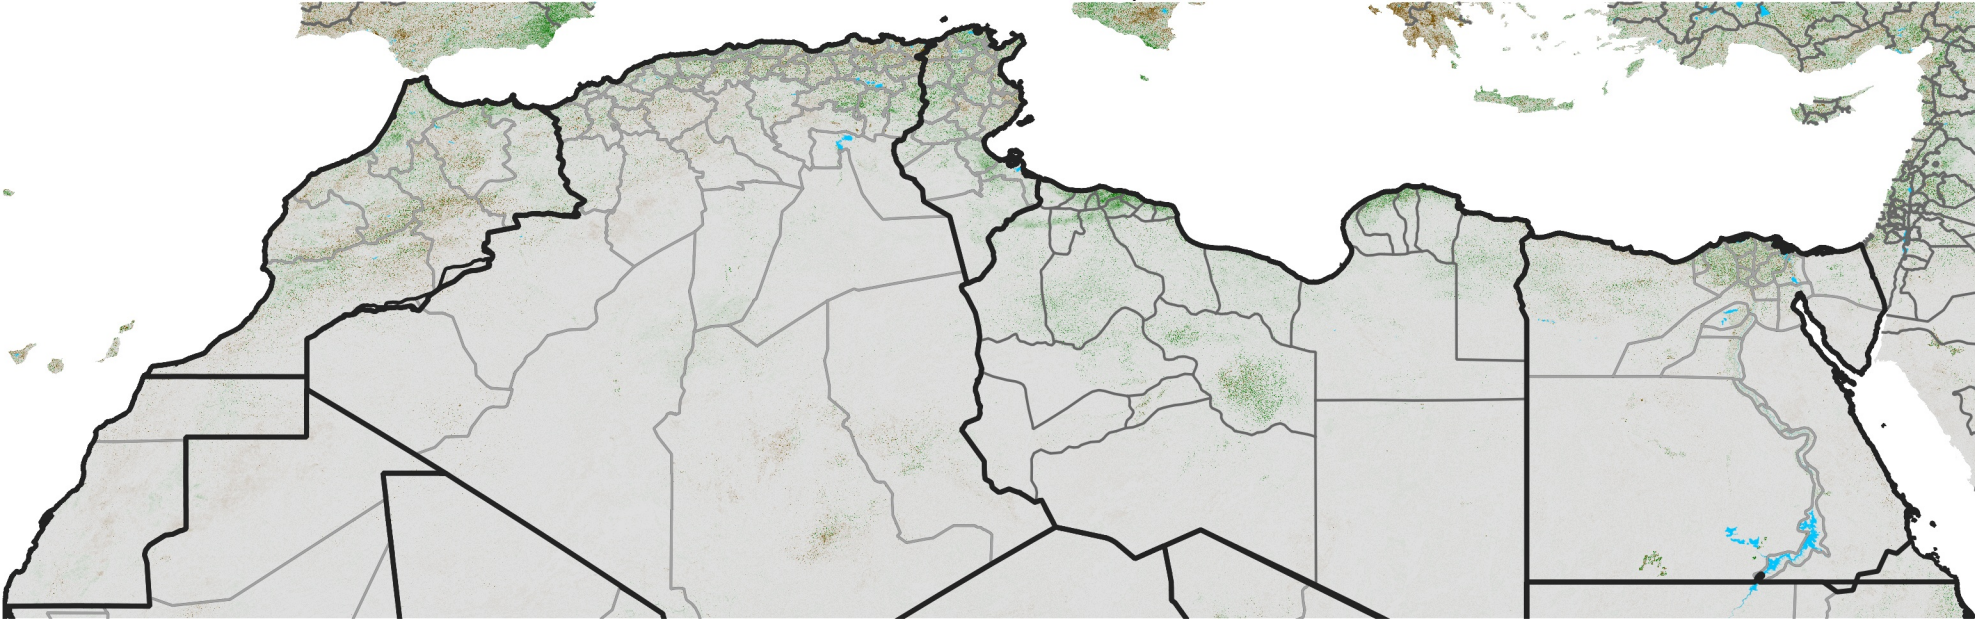

# North Africa NDVI Difference

2017 minus 2016

Period 57 / Oct 06 - 15, 2017

## NDVI Difference

< -0.3   -0.2   -0.1   -0.05   0.05   0.1   0.2   >0.3

Negative

No Difference

Positive