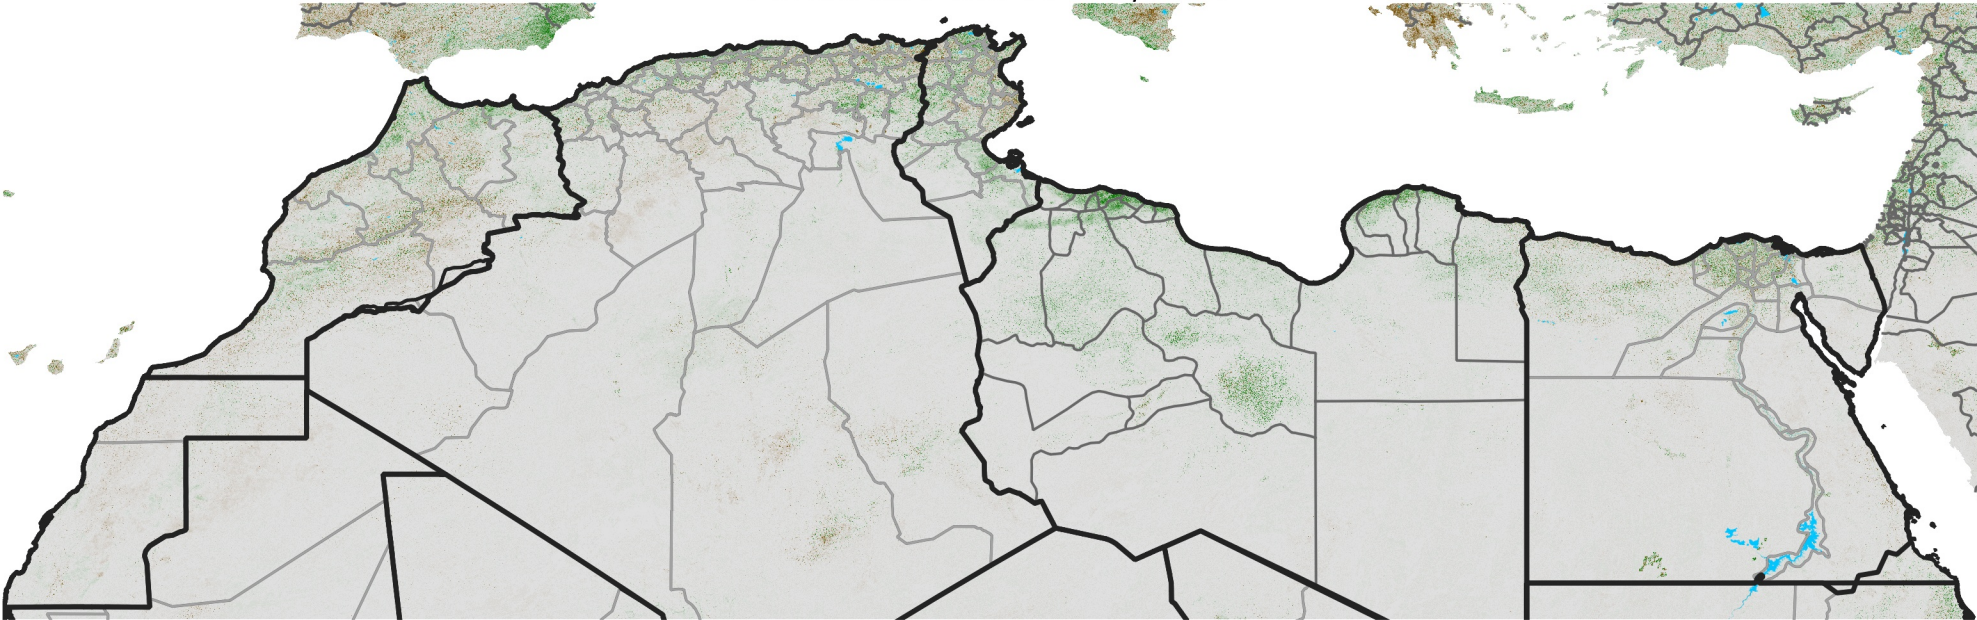

North Africa NDVI Difference

2017 minus 2016

Period 58 / Oct 11 - 20, 2017

NDVI Difference

< -0.3 -0.2 -0.1 -0.05 0.05 0.1 0.2 >0.3

Negative

No Difference

Positive