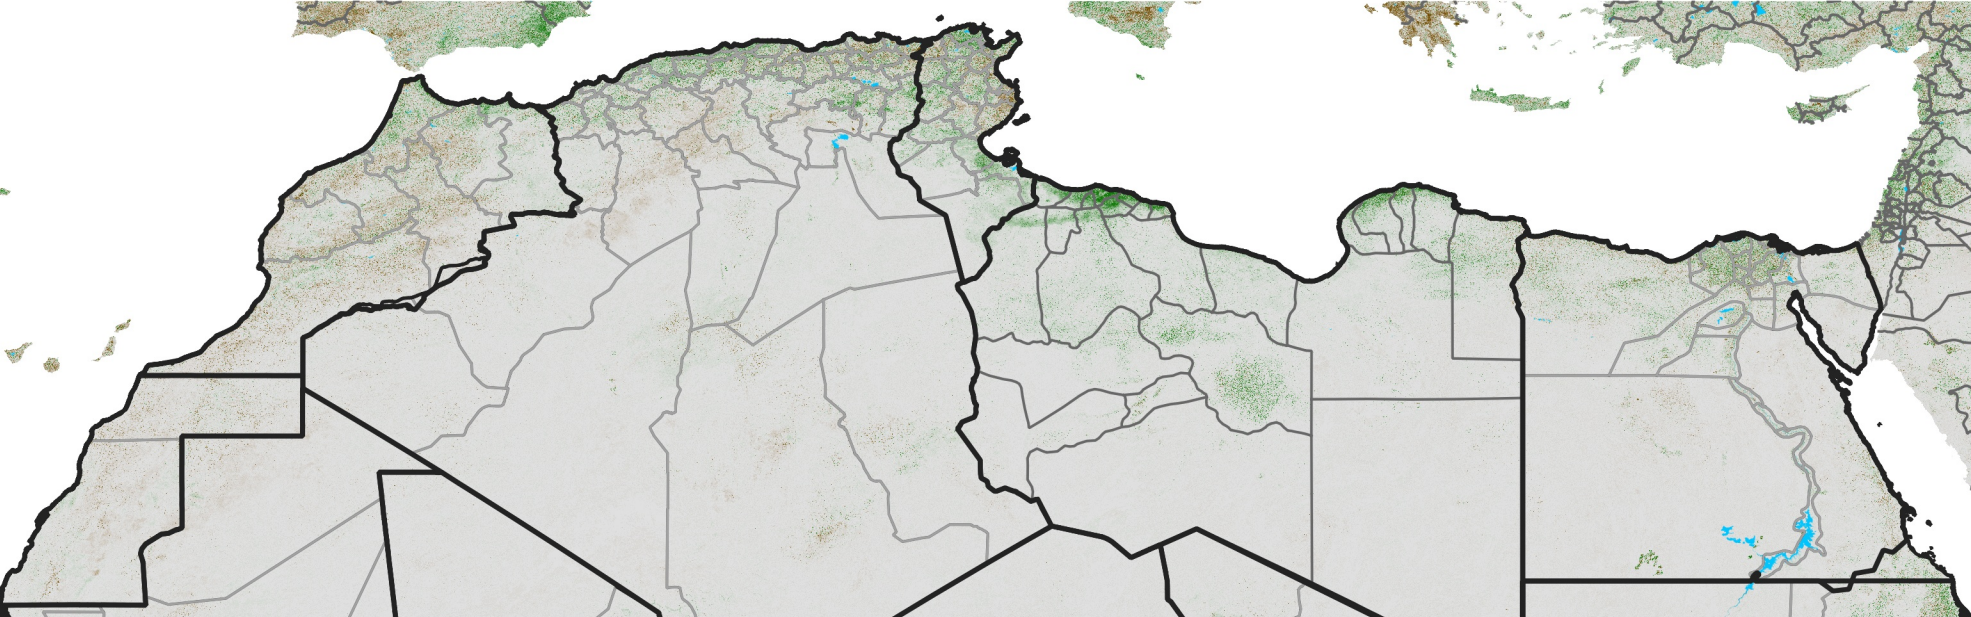

# North Africa NDVI Difference

2017 minus 2016

Period 60 / Oct 21 - 31, 2017

## NDVI Difference

< -0.3   -0.2   -0.1   -0.05   0.05   0.1   0.2   >0.3

Negative

No Difference

Positive