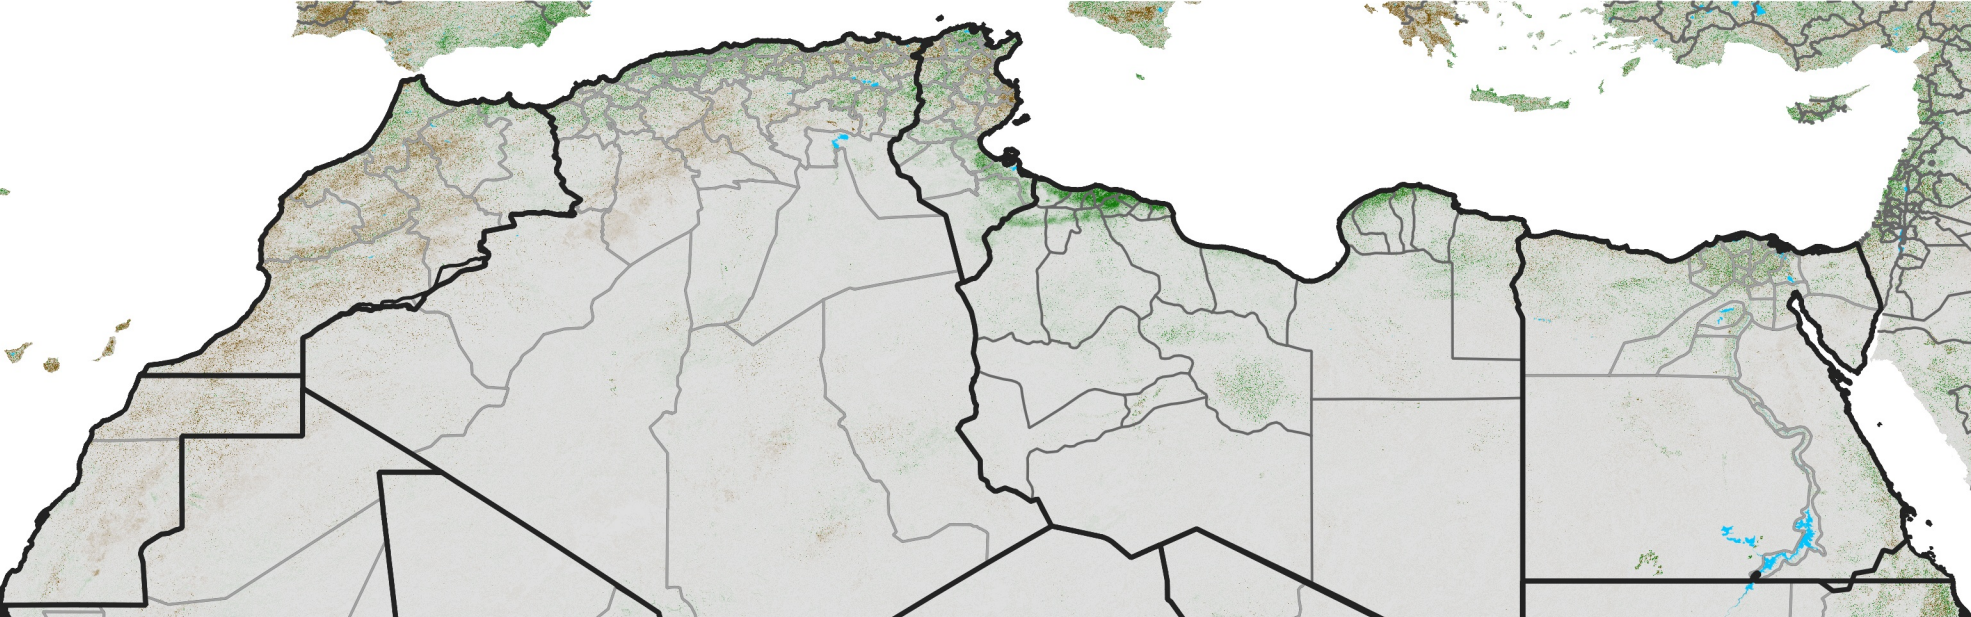

North Africa NDVI Difference

2017 minus 2016

Period 62 / Nov 01 - 10, 2017

NDVI Difference

< -0.3 -0.2 -0.1 -0.05 0.05 0.1 0.2 >0.3

Negative

No Difference

Positive